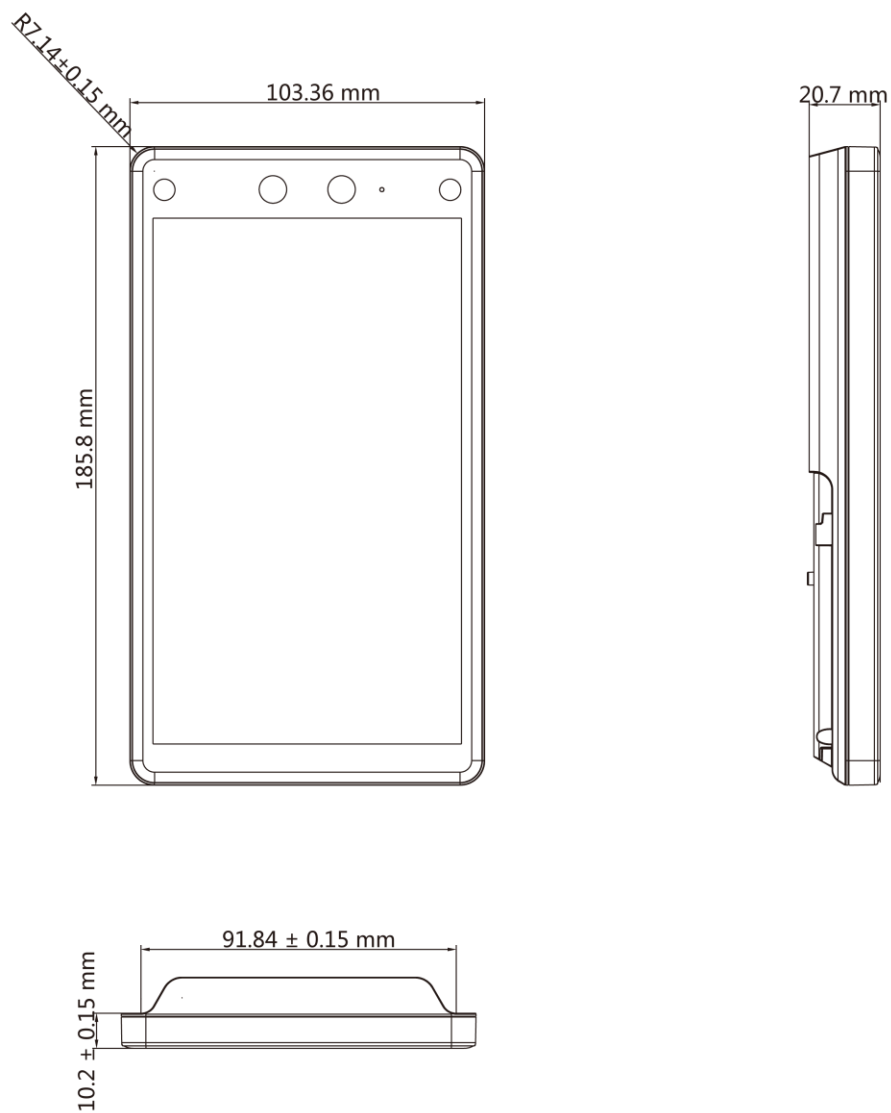

Language	English, Spanish (South America), Arabic, Thai, Indonesian, Russian, Vietnamese, Portuguese (Brazil)
Platform	Hik-ProConnect and HikCentral Professional

▪ Available Model

DS-K1T672E

▪ Dimension