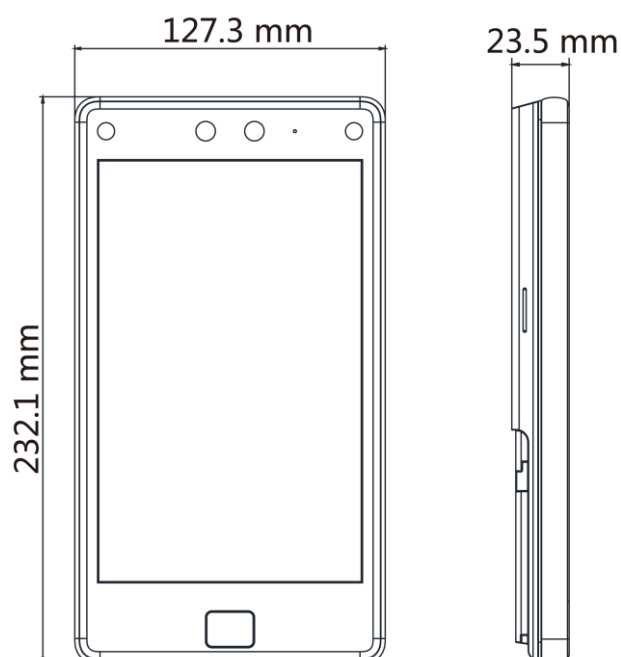

DS-K1T680DFG1:

Supported in Australia, Taiwan (China), and Latin America

LTE FDD: B1/B2/B3/B4/B5/B7/B8/B28

LTE TDD: B40

WCDMA: B1/B2/B5/B8

GSM: B2/B3/B5/B8

▪ Dimension

Distributed by