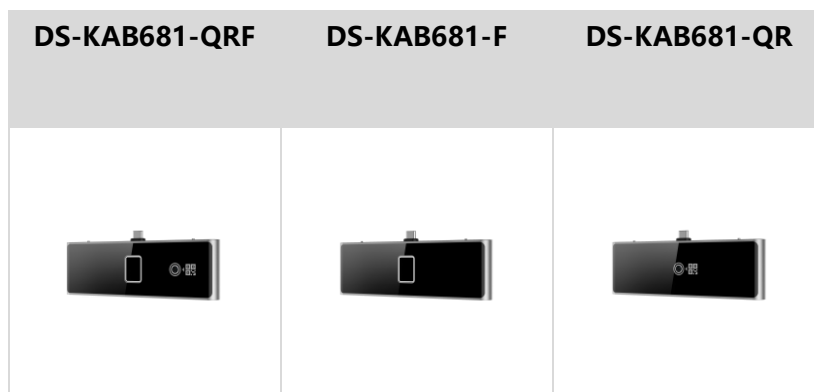

▪ **Accessory**

▪ **Optional**

Headquarters

No.555 Qianmo Road, Binjiang District,
Hangzhou 310051, China
T +86-571-8807-5998
www.hikvision.com

Follow us on social media to get the latest product and solution information.