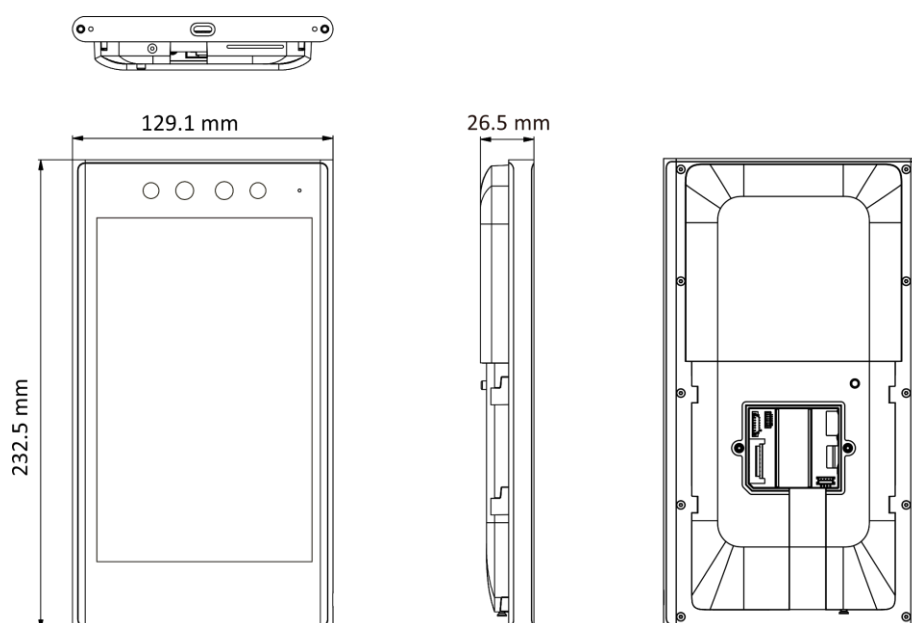

Function	
Configuration via Web Browser	Support
Hik-Connect	Support operation via mobile application
Video intercom	Support
Two-way audio	Support
Advertisement	Support video and picture advertisement
QR code recognition	Support (with QR code module)
Face mask recognition	Support
Bluetooth	Support
Face anti-spoofing	Support
Live view	Support
Audio prompt	Support
General	
Power supply	12 VDC, 3 A/24 VDC, 1.5 A
Working temperature	-30 °C to 60 °C (-22 °F to 140 °F)
Working humidity	0 to 90% (no condensing)
Protective level	IP65
Dimensions	232.5 mm × 29.1 mm × 26.5 mm (9.2" × 1.1" × 1.0")
Weight	Gross Weight: 1.06 kg (2.34 lb) Net Weight: 0.57 kg (1.26 lb)
Language	English, Spanish (South America), Arabic, Thai, Indonesian, Russian, Vietnamese, Portuguese (Brazil), Japanese, Korean, and Traditional Chinese

▪ Available Model

DS-K1T681DBWX

▪ Dimension