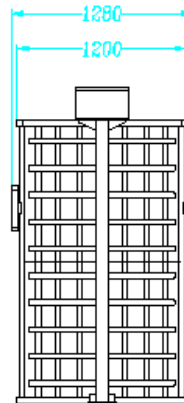

- Accessory
- Optional

DS-K1T671 Pro Face Access Terminal	DS-K1T671MF Pro Face Access Terminal	DS-K1T671M Pro Face Access Terminal