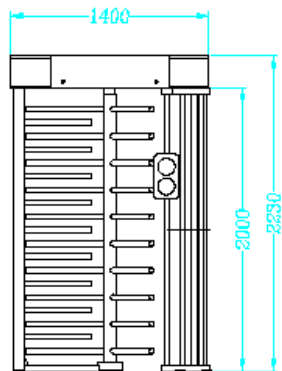

- Accessory
- Optional

DS-K1T671 Pro Face Access Terminal	DS-K1T671MF Pro Face Access Terminal	DS-K1T671M Pro Face Access Terminal