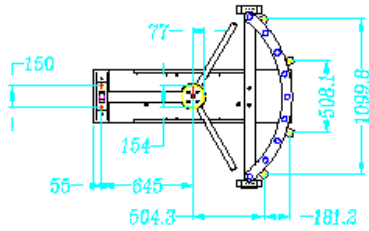

- Accessory
- Optional

DS-K1T671 Pro Face Access Terminal	DS-K1T671MF Pro Face Access Terminal	DS-K1T671M Pro Face Access Terminal