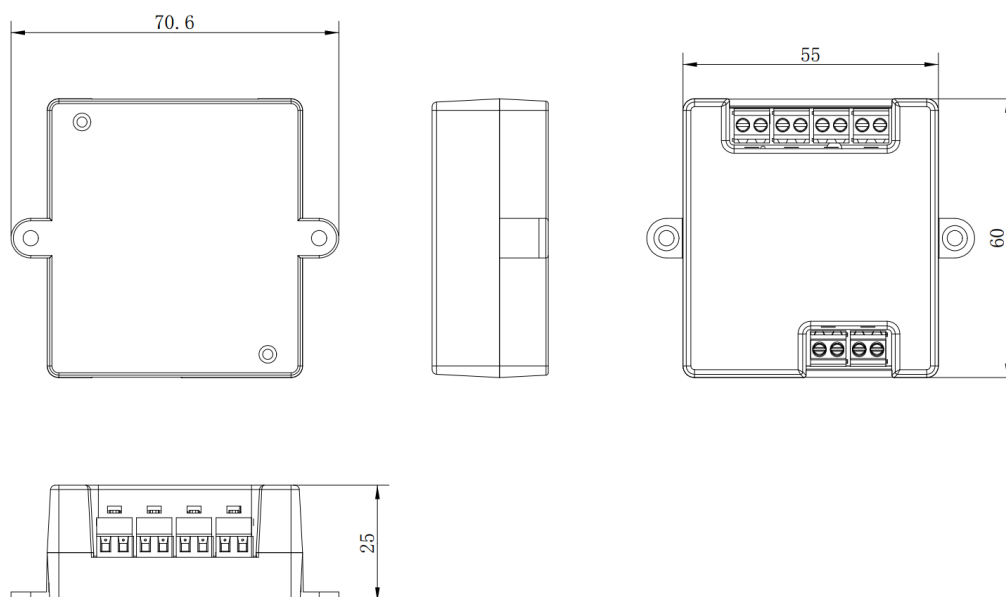

DS-KAD7061EY 2-wire HD Distributor

- 4 channels floor-shunt for Indoor station, support cascading
- Small-size device, save installation space
- 6 indicators show whether the device is working properly
- No power supply required

▪ Specification

Device interfaces	
Two-Wire interface	4(Two-Wire interface for indoor station)
Cascade interface	2
General	
Installation	Surface mounting
Indicator	6
Dimension (W × H × D)	70.6 mm × 60 mm × 25 mm (2.78" × 2.36" × 0.98")
Working temperature	-10 °C to 55 °C (14 °F to 131 °F)
Working humidity	10% to 90% (no-condensing)
Power consumption	≤ 2W

▪ Available Model

DS-KAD7061EY

▪ Dimension

Headquarters

No.555 Qianmo Road, Binjiang District,
Hangzhou 310051, China
T +86-571-8807-5998
www.hikvision.com

Follow us on social media to get the latest product and solution information.