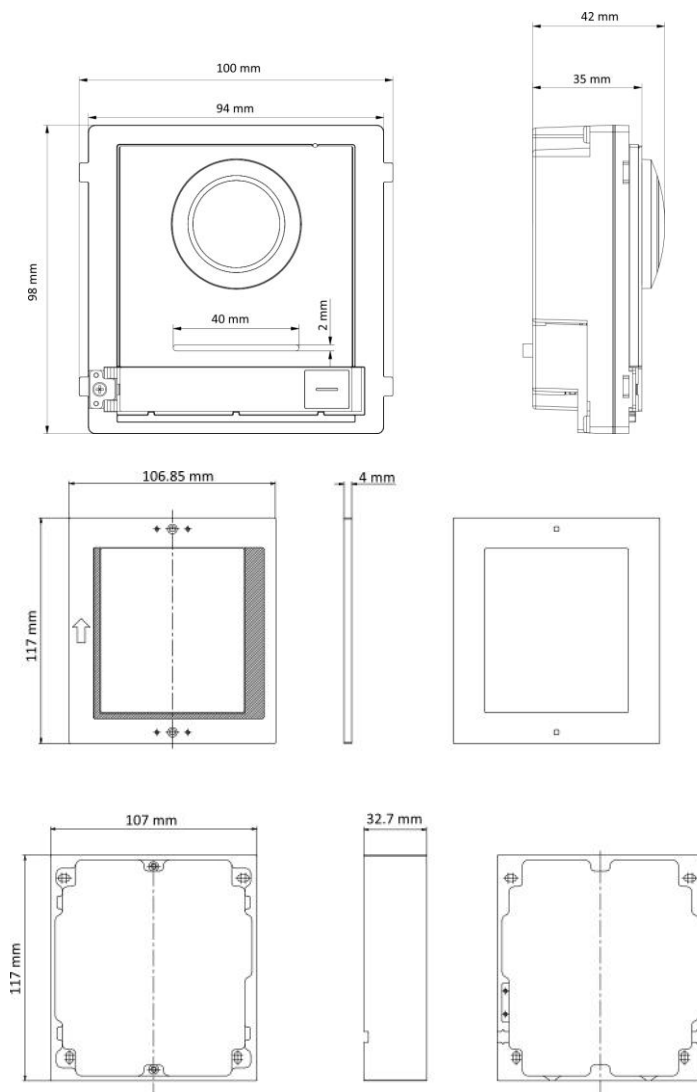

Specification

System parameters	
Operating system	Embedded Linux operation system
ROM	32 MB
RAM	256 MB
CPU	Embedded Processor
Display parameters	
Screen size	NA
Operation method	NA
Type	NA
Resolution	NA
Video parameters	
Supplement light	Low illumination, IR supplement lights
Video standard	H.264
Lens	1
FOV	Horizontal: 146° , Vertical: 82°
WDR	Support
Resolution	2 MP

Device interfaces	
Alarm input	4 (2 exit buttons and 2 door contacts by default)
Network interface	1 RJ45
TAMPER	1
Exit button	2 (2 for lock control)
Door contact input	2
RS-485	1 (1 for Hikvision's sub module communication)
Wiegand	NA
TF card	NA
Alarm output	NA
Lock control	2 (2 relay, max to 30 V, 2 A)
USB	NA
Power interface	12 VDC power output (max to 12 V, 150 mA)
Two-wire IP interface	NA
General	
Power supply	12 VDC/PoE (IEEE 802.3af)
Working temperature	-40° C to 60° C (-40° F to 140° F)
Working humidity	10% to 95%
Button	1
Protective level	IP65
Installation	Surface mounting
Dimensions(L × W × H)	Device: 98 mm × 100 mm × 42 mm (3.86" × 3.94" × 1.65")
	Cover: 117 × 107 × 4 mm (4.61" × 4.21" × 0.16")
	Installation Frame: 117 × 107 × 32.7mm (4.61" × 4.21" × 1.29")
Language	English, French, Portuguese, Brazilian Portuguese, Spanish, Russian, German, Italian, Polish, Turkish, Vietnamese, Arabic, Czech, Hungarian, Dutch, Romanian, Bulgarian, Ukrainian, Croatian, Serbian, Greek, Slovak
Indicator	0
Weight	Without package: 0.600 kg With Package: 0.865 kg
Battery	/
Application environment	Outdoor

Power consumption	≤ 5 W
-------------------	-------

Available Model

DS-KD8003-IME1(B)/Surface

Dimension

Headquarters

No.555 Qianmo Road, Binjiang District,
Hangzhou 310051, China
T +86-571-8807-5998
www.hikvision.com