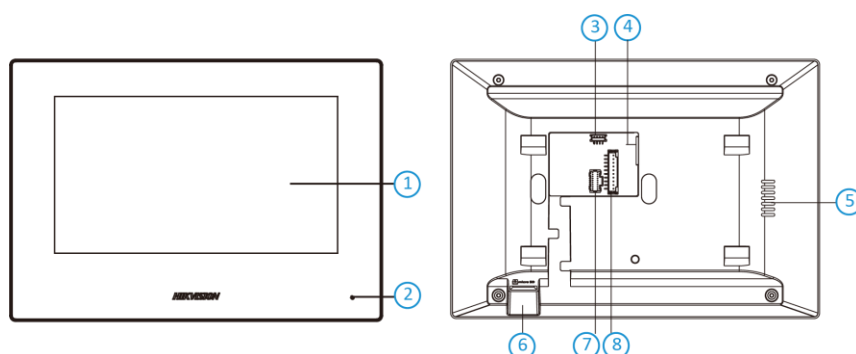

Alarm output	2 relays (30 V Max.)
Lock control	2 relays, Max. to 30 VDC, 0.3 A
Two-Wire IP interface	1
General	
Button	/
Installation	Surface mounting
Indicator	/
Weight	Net weight:0.325 kg Gross weight: 0.650 kg
Protective level	/
Working temperature	-10 °C to 50 °C (14 °F to 122 °F)
Working humidity	10% to 90% (no-condensing)
Dimension (W × H × D)	200 mm × 140 mm × 23.6 mm (7.87" × 5.51" × 0.93")
Battery	/
Power supply	Powered by KAD704Y or KAD706Y series distributor
Application environment	Indoor
Power consumption	≤ 4 W
Language	English, French, Portuguese (Brazil), Spanish, Russian, German, Italian, Polish, Arabic, Turkish, Vietnamese, Hungarian, Dutch, Romanian, Czech, Bulgarian, Ukrainian, Croatian, Serbian, Greek, Portuguese, Slovak

▪ Physical Interface

No.	Description	No.	Description
1	Screen	5	Loudspeaker
2	Microphone	6	TF Card Slot
3	Debugging Port	7	Alarm Terminal
4	Network Interface and power supply	8	Reserved

▪ Available Model

DS-KH6320-WTE2(B)

DS-KH6320Y-WTE2