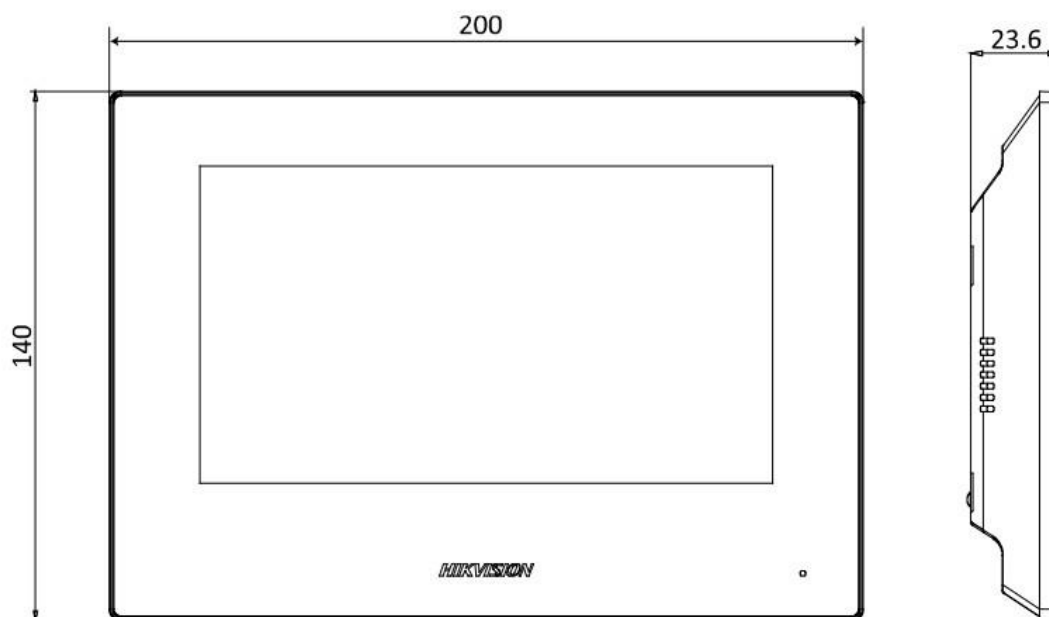

▪ **Dimension**

▪ **Accessory**

▪ **Optional**

DS-KABH6320-T Indoor Station Table Bracket	DS-KIS702 Villa Two Wire Kit	DS-KIS702-P Two Wire IP Bundle	DS-KIS702Y	DS-KIS702Y-P
DS- KIS702/S#Europe	DS- KIS702/S#EUROPE	DS-KIS702EY	DS-KIS702Y#EU	DS-KIS7021Y-S#EU
DS-KIS7022Y-S#EU	DS-KIS7023Y-S#EU	DS-KIS7024Y-S#EU	DS-KIS7021Y-G#EU	DS-KIS7022Y-G#EU