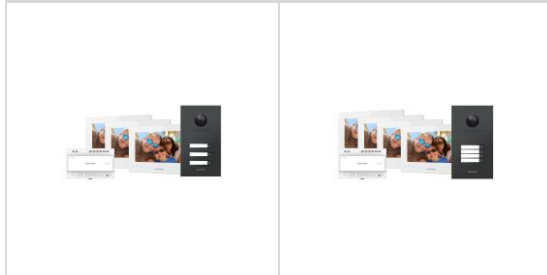

DS-KIS7023Y-G#EU DS-KIS7024Y-G#EU