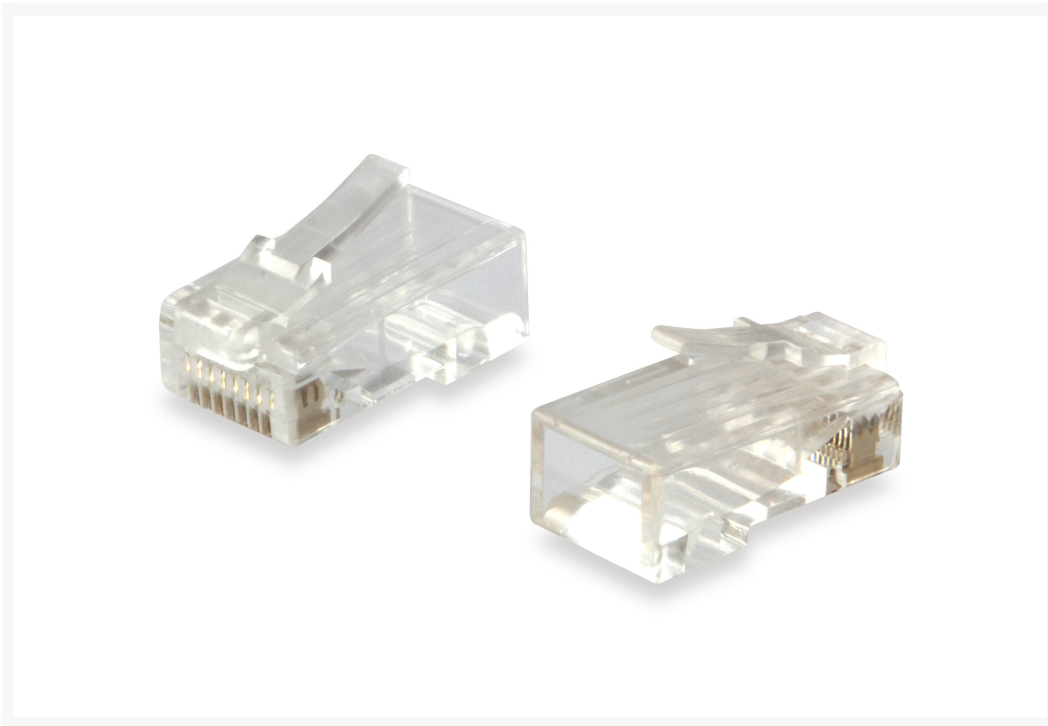

121144 Cat.6 RJ45 Plug

Product Images

Short Description

1. Unshielded
2. Gold Plated Connectors for high signal quality
3. RoHS compliant
4. Selling unit: 100pcs/Pack

Description

The equip® Modular Plug is made of high-quality materials and a sturdy component for the RJ45 round cable deployment

Additional Information

Approval and compliance	RoHS
Category	Cat.6
Tool free	No
Product weight (kg)	0,001
Product breadth (mm)	11,7
Product depth (mm)	22,44
Product height (mm)	13,54
Color	Transparent
EAN	4015867206959
Model number	121144
Package contents	121144