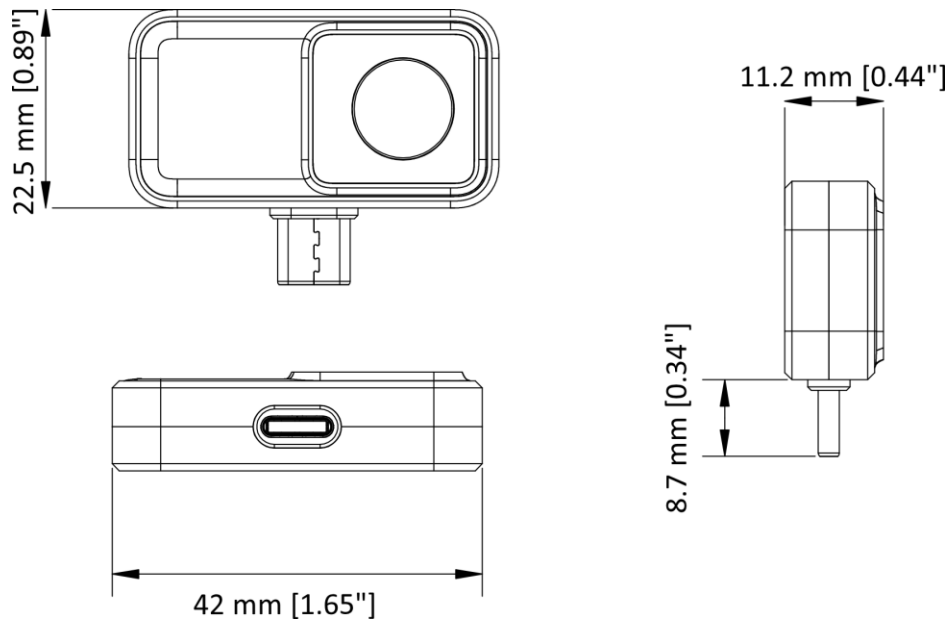

Key Feature

- Thermal resolution: 256 × 192 (49,152 pixels)
- NETD: < 40 mK (@ 25°C, F#=1.0)
- Accuracy: ± 2°C (-20°C to 100°C) ; ± 2 % (100°C to 350°C)
- USB Type-C Interface (Android)
- 20 g Weight

▪ Specification

Infrared Image	
IR Resolution	256 × 192 (49,152 pixels)
NETD	< 40 mK (@ 25°C, F#=1.0)
Image Frequency	25 Hz
Detector Pitch	12 μm
Spectral Range	7.5 to 14 μm
Focal Length	3.5 mm
F-number	F1.0
Field of View (FOV)	50° × 37.2°
Min. Focus Distance	0.2 m (0.66 ft)
Focus Mode	Focus Free
Image Display	
Color Palettes	White Hot, Black Hot, Rainbow, Ironbow, Sepia, Color, Ice Fire, Rain, Red Hot, Green Hot, Dark Blue, Combined
Image Modes	Thermal/Fusion
Measurement and Analysis	
Object Temperature Range	-20°C to 350°C(-4°F to 662°F)
Accuracy	Max. (± 2°C/3.6°F, ± 2%), for ambient temperature 15°C to 35°C (59°F to 95°F) and object temperature above 0°C (32°F)
Measurement Tools	Center Spot, Hot Spot, Cold Spot User-definable: 3 spots, and 3 rectangles.
Level and Span Mode	Auto/Manual
General	
Power Consumption	360 mW
Protection Level	IP40
Drop Test Height	1 m (3.28 ft)
Working Temperature Range	-10°C to 50°C (14°F to 122°F)
Storage Temperature Range	-20°C to 60°C (-4°F to 140°F)
Weight	Approx. 20 g (0.044 lb)
Dimension	42 × 22.5 × 11.2 mm (1.65 × 0.89 × 0.44 in)

▪ Available Model

Mini2

▪ Dimension

▪ Packing List

Thermal Module (× 1)

Extension Cord (× 1)

USB Adapter (× 1)

Protective Case (× 1)