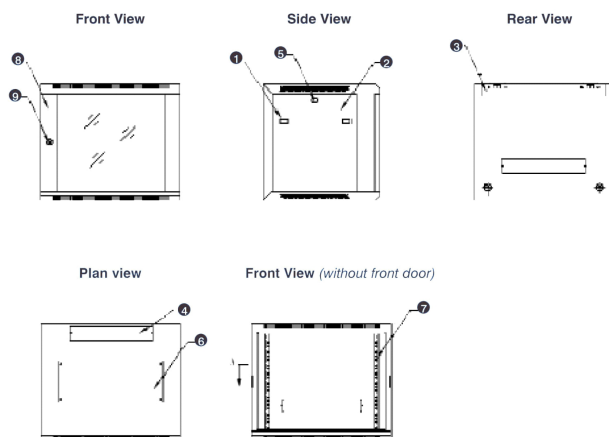

## Exploded view

- ① Frame
- ② Side panel
- ③ Mounting panel
- ④ Cable entry cover, removeable
- ⑤ Side key lock
- ⑥ Fan cover, removeable
- ⑦ Mounting profile
- ⑧ Front door
- ⑨ Front door key lock
- ⑩ Slam latch lock

## Product drawings

All dimensions in mm