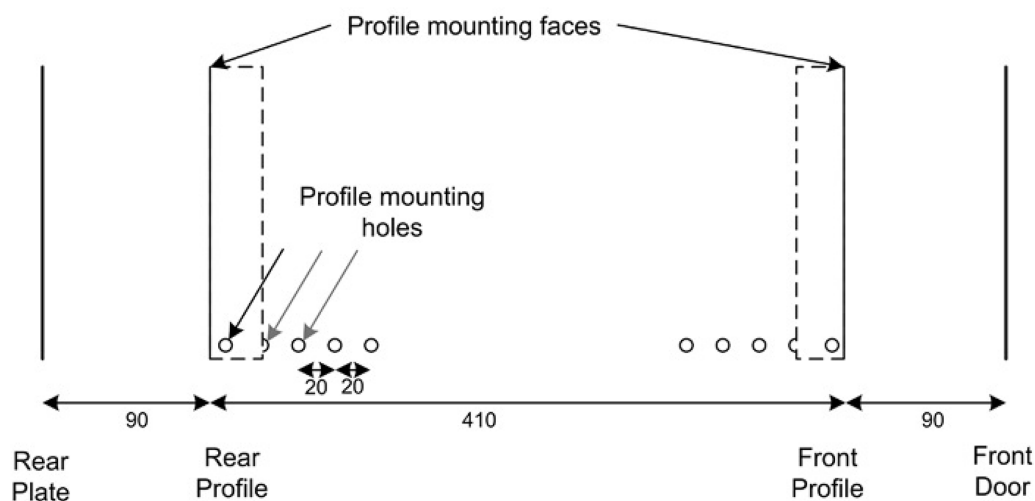

Excel Environ WR600 Flat Packed Wall Rack Network Cabinet 15U WxD 600mm x 600mm Black

Item Code: WBFP15.6SGB

Product drawings

All dimensions in mm

Part Number Table

Part Number	Description
WB12.6SG	Excel Environ WR600 Wall Rack Network Data Cabinet 12U WxD 600mm x 600mm Grey
WB12.6SGB	Excel Environ WR600 Wall Rack Network Data Cabinet 12U WxD 600mm x 600mm Black
WB15.6SG	Excel Environ WR600 Wall Rack Network Data Cabinet 15U WxD 600mm x 600mm Grey
WB15.6SGB	Excel Environ WR600 Wall Rack Network Data Cabinet 15U WxD 600mm x 600mm Black
WB18.6SG	Excel Environ WR600 Wall Rack Network Data Cabinet 18U WxD 600mm x 600mm Grey
WB18.6SGB	Excel Environ WR600 Wall Rack Network Data Cabinet 18U WxD 600mm x 600mm Black
WB21.6SG	Excel Environ WR600 Wall Rack Network Data Cabinet 21U WxD 600mm x 600mm Grey
WB21.6SGB	Excel Environ WR600 Wall Rack Network Data Cabinet 21U WxD 600mm x 600mm Black
WB6.6SG	Excel Environ WR600 Wall Rack Network Data Cabinet 6U WxD 600mm x 600mm Grey