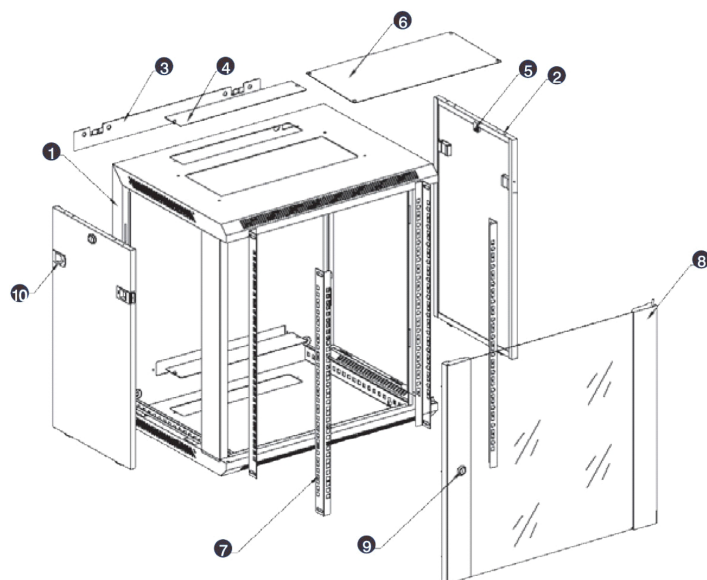

- Angled vented roof

- Adjustable 19" mounting profiles

Excel Environ WR600 Flat Packed Wall Rack Network Cabinet 15U WxD 600mm x 600mm Black

Item Code: WBFP15.6SGB

Exploded view

- ① Frame
- ② Side panel
- ③ Mounting panel
- ④ Cable entry cover, removeable
- ⑤ Side key lock
- ⑥ Fan cover, removeable
- ⑦ Mounting profile
- ⑧ Front door
- ⑨ Front door key lock
- ⑩ Slam latch lock

- ① Slam latch lock
- ② Side panel
- ③ Mounting panel
- ④ Cable entry cover, removeable
- ⑤ Side key lock
- ⑥ Fan cover, removeable
- ⑦ Mounting profile
- ⑧ Front door
- ⑨ Front door key lock

Excel Environ WR600 Flat Packed Wall Rack Network Cabinet 15U WxD 600mm x 600mm Black