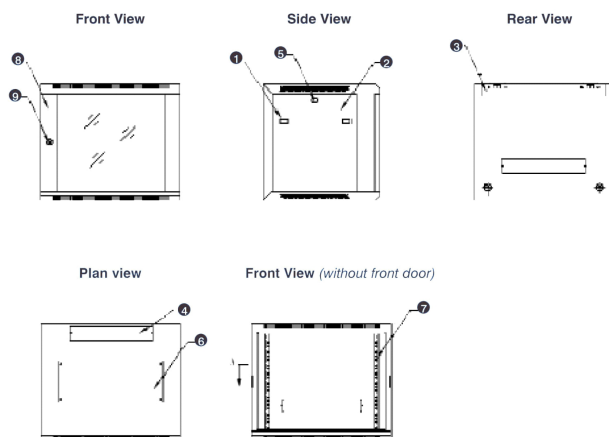

- Angled vented roof

- Adjustable 19" mounting profiles

Excel Environ WR600 Flat Packed Wall Rack Network Cabinet 15U WxD 600mm x 600mm Black

Item Code: WBFP15.6SGB

Exploded view

- ① Frame
- ② Side panel
- ③ Mounting panel
- ④ Cable entry cover, removeable
- ⑤ Side key lock
- ⑥ Fan cover, removeable
- ⑦ Mounting profile
- ⑧ Front door
- ⑨ Front door key lock
- ⑩ Slam latch lock

- ① Slam latch lock
- ② Side panel
- ③ Mounting panel
- ④ Cable entry cover, removeable
- ⑤ Side key lock
- ⑥ Fan cover, removeable
- ⑦ Mounting profile
- ⑧ Front door
- ⑨ Front door key lock

Excel Environ WR600 Flat Packed Wall Rack Network Cabinet 15U WxD 600mm x 600mm Black