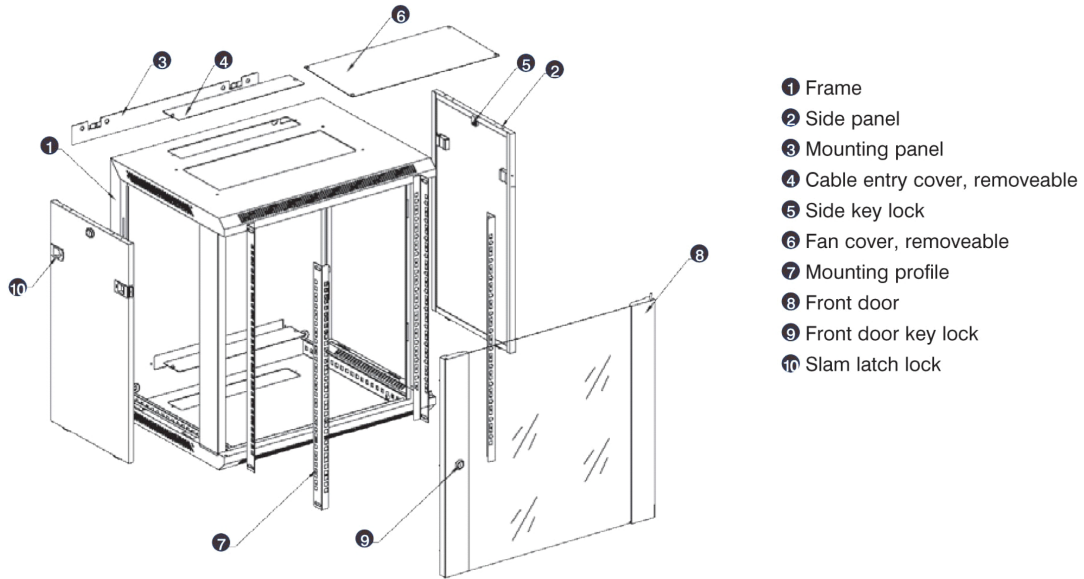

Excel Environ WR600 Flat Packed Wall Rack Network Cabinet 9U WxD 600mm x 600mm Black

Item Code: WBFP9.6SGB

Exploded view

- ① Frame
- ② Side panel
- ③ Mounting panel
- ④ Cable entry cover, removeable
- ⑤ Side key lock
- ⑥ Fan cover, removeable
- ⑦ Mounting profile
- ⑧ Front door
- ⑨ Front door key lock
- ⑩ Slam latch lock