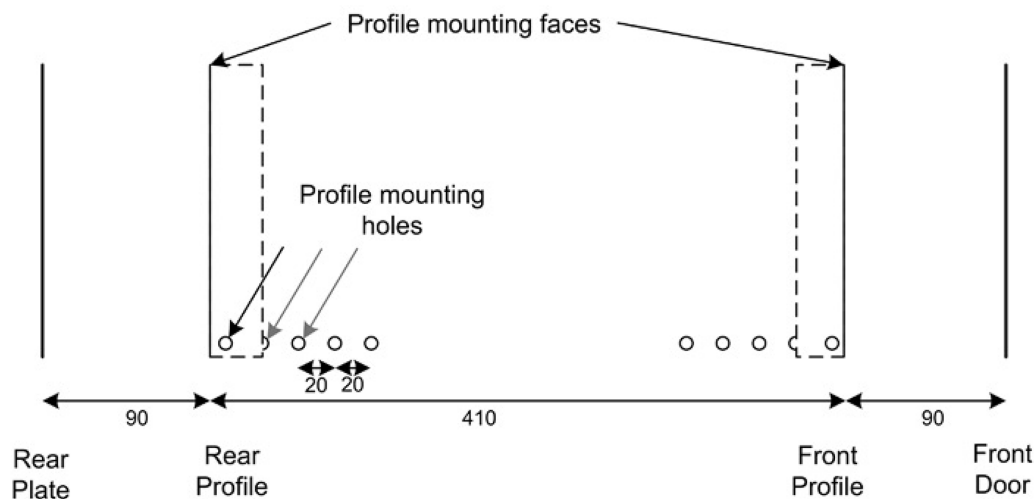

Excel Environ WR600 Flat Packed Wall Rack Network Cabinet 9U WxD 600mm x 600mm Black

Item Code: WBFP9.6SGB

Product drawings

All dimensions in mm

Part Number Table

Part Number	Description
WB12.6SG	Excel Environ WR600 Wall Rack Network Data Cabinet 12U WxD 600mm x 600mm Grey
WB12.6SGB	Excel Environ WR600 Wall Rack Network Data Cabinet 12U WxD 600mm x 600mm Black
WB15.6SG	Excel Environ WR600 Wall Rack Network Data Cabinet 15U WxD 600mm x 600mm Grey
WB15.6SGB	Excel Environ WR600 Wall Rack Network Data Cabinet 15U WxD 600mm x 600mm Black
WB18.6SG	Excel Environ WR600 Wall Rack Network Data Cabinet 18U WxD 600mm x 600mm Grey
WB18.6SGB	Excel Environ WR600 Wall Rack Network Data Cabinet 18U WxD 600mm x 600mm Black
WB21.6SG	Excel Environ WR600 Wall Rack Network Data Cabinet 21U WxD 600mm x 600mm Grey
WB21.6SGB	Excel Environ WR600 Wall Rack Network Data Cabinet 21U WxD 600mm x 600mm Black
WB6.6SG	Excel Environ WR600 Wall Rack Network Data Cabinet 6U WxD 600mm x 600mm Grey