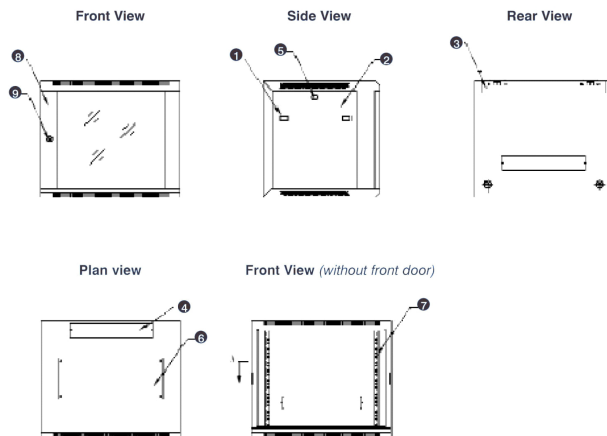

Product images

- Aesthetically pleasing design with framed glass front door

- Lockable, quick release side panels, for maximum access into cabinet

- Cable entry cut out in top and base

- Angled vented roof

- Adjustable 19" mounting profiles

Excel Environ WR600 Flat Packed Wall Rack Network Cabinet 9U WxD 600mm x 600mm Black

Item Code: WBFP9.6SGB

Exploded view

- ① Frame
- ② Side panel
- ③ Mounting panel
- ④ Cable entry cover, removeable
- ⑤ Side key lock
- ⑥ Fan cover, removeable
- ⑦ Mounting profile
- ⑧ Front door
- ⑨ Front door key lock
- ⑩ Slam latch lock

- ① Slam latch lock
- ② Side panel
- ③ Mounting panel
- ④ Cable entry cover, removeable
- ⑤ Side key lock
- ⑥ Fan cover, removeable
- ⑦ Mounting profile
- ⑧ Front door
- ⑨ Front door key lock

Excel Environ WR600 Flat Packed Wall Rack Network Cabinet 9U WxD 600mm x 600mm Black