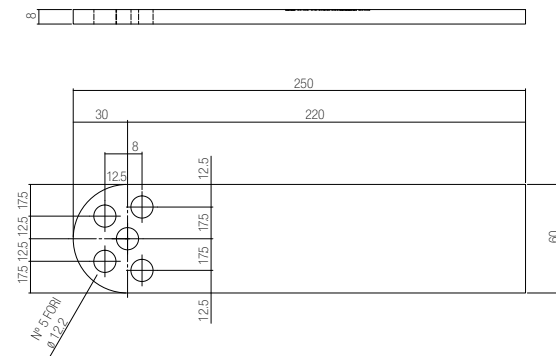

# AC 60

Galvanized adjustable rear bracket

DIMENSIONS

CODE	ARTICLE	PACKAGE	WEIGHT
GAS001ASN0G00	AC 60	1 pcs.	0,17 kg

# AC 70

Galvanized adjustable rear bracket

DIMENSIONS

CODE	ARTICLE	PACKAGE	WEIGHT
GAS002ASN0G00	AC 70	1 pcs.	0,50 kg

# AC 80

Galvanized long rear bracket

DIMENSIONS

CODE	ARTICLE	PACKAGE	WEIGHT
GAS003ASN0G00	AC 80	1 pcs.	0,90 kg