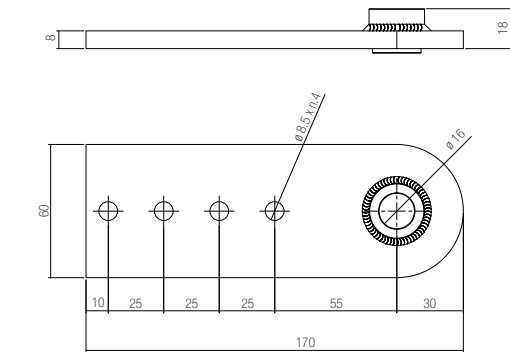

# AC 60

Galvanized adjustable rear bracket

DIMENSIONS

CODE	ARTICLE	PACKAGE	WEIGHT
GAS001ASN0G00	AC 60	1 pcs.	0,17 kg

# AC 70

Galvanized adjustable rear bracket

DIMENSIONS

CODE	ARTICLE	PACKAGE	WEIGHT
GAS002ASN0G00	AC 70	1 pcs.	0,50 kg

# AC 80

Galvanized long rear bracket

DIMENSIONS

CODE	ARTICLE	PACKAGE	WEIGHT
GAS003ASN0G00	AC 80	1 pcs.	0,90 kg

# AC 85

Galvanized adjustable front bracket

DIMENSIONS

CODE	ARTICLE	PACKAGE	WEIGHT
GAS004ASN0G00	AC 85	1 pcs.	0,90 kg