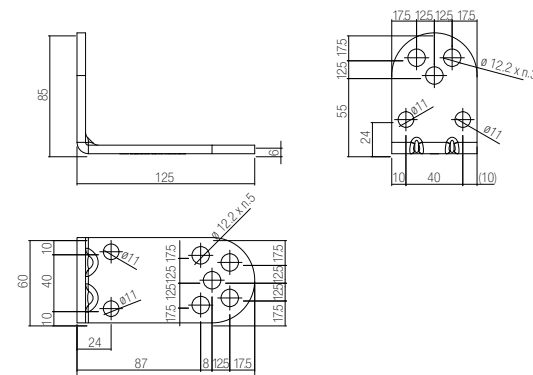

# AC 60

Galvanized adjustable rear bracket

DIMENSIONS

CODE	ARTICLE	PACKAGE	WEIGHT
GAS001ASN0G00	AC 60	1 pcs.	0,17 kg

# AC 70

Galvanized adjustable rear bracket

DIMENSIONS

CODE	ARTICLE	PACKAGE	WEIGHT
GAS002ASN0G00	AC 70	1 pcs.	0,50 kg

# AC 80

Galvanized long rear bracket

DIMENSIONS

CODE	ARTICLE	PACKAGE	WEIGHT
GAS003ASN0G00	AC 80	1 pcs.	0,90 kg

# AC 85

Galvanized adjustable front bracket

DIMENSIONS

CODE	ARTICLE	PACKAGE	WEIGHT
GAS004ASN0G00	AC 85	1 pcs.	0,90 kg