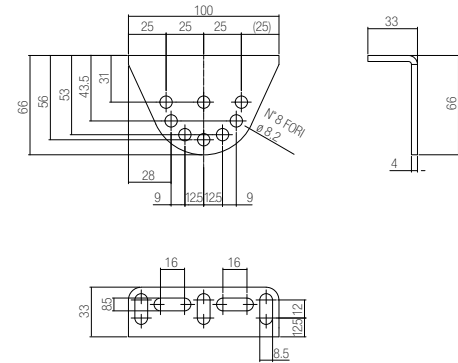

# AC 60

Galvanized adjustable rear bracket

DIMENSIONS

CODE	ARTICLE	PACKAGE	WEIGHT
GAS001ASN0G00	AC 60	1 pcs.	0,17 kg

# AC 70

Galvanized adjustable rear bracket

DIMENSIONS

CODE	ARTICLE	PACKAGE	WEIGHT
GAS002ASN0G00	AC 70	1 pcs.	0,50 kg

# AC 80

Galvanized long rear bracket

DIMENSIONS

CODE	ARTICLE	PACKAGE	WEIGHT
GAS003ASN0G00	AC 80	1 pcs.	0,90 kg

# AC 85

Galvanized adjustable front bracket

DIMENSIONS

CODE	ARTICLE	PACKAGE	WEIGHT
GAS004ASN0G00	AC 85	1 pcs.	0,90 kg