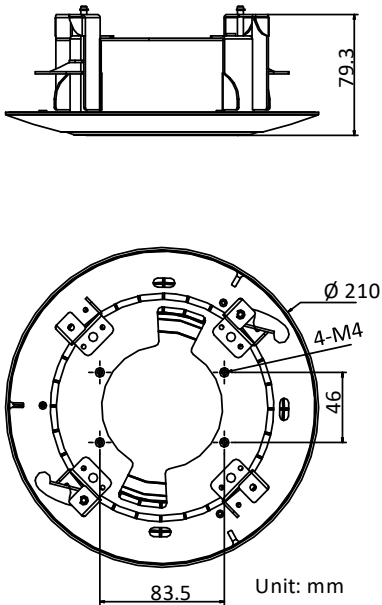

DS-1227ZJ-PT6

In-Ceiling Mounting Bracket for Dome Camera

Features

- Steel and plastic material with surface spray treatment
- Magnetic design facilitates dome camera installation
- In-Ceiling mounting saves installation space

Dimension

Available Model

DS-1227ZJ-PT6

Parameter

Model	DS-1227ZJ-PT6
Parameters	In-Ceiling Mounting for Dome Camera
Appearance	Hikvision White
Material	Steel and Plastic
Dimension	Φ210 × 79.3 mm
Weight	520 g