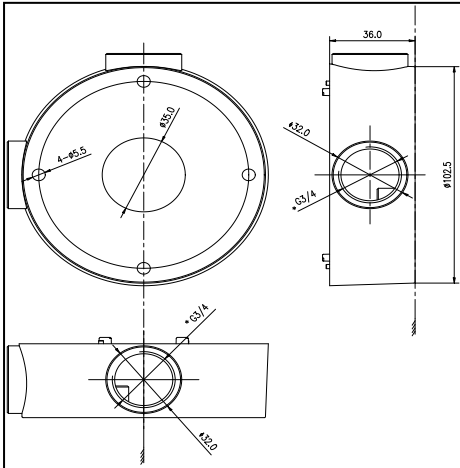

DS-1260ZJ-B

Junction Box for Bullet

Camera

Features:

- Aluminum alloy material with surface spray treatment

Dimension:

Order Model:

DS-1260ZJ-B

Parameter:

Model	DS-1260ZJ
Parameters	Junction Box for Bullet Camera
Appearance	Hikvision White
Material	Aluminum Alloy
Dimension	Φ 88.5 mm
Weight	251g

Notice:

- The bracket should be installed on flat wall
- Waterproof rubber is necessary for outdoor application
- The wall must be capable of supporting over 3 times as much as the total weight of the camera and the mount.
- The maximum load capacity of the bracket is 4.5KG

Note: The actual dome camera may vary from the picture above.