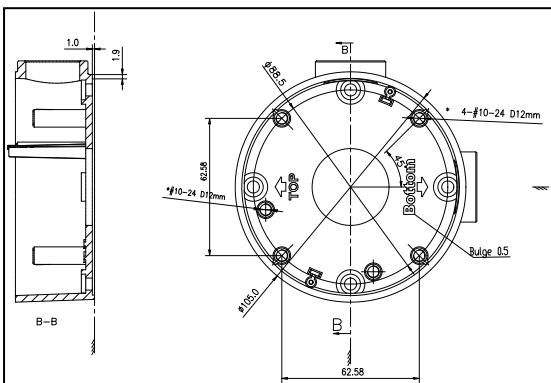

DS-1260ZJ-B

Junction Box for Bullet

Camera

Features:

- Aluminum alloy material with surface spray treatment

Dimension:

Order Model:

DS-1260ZJ-B

Parameter:

Model	DS-1260ZJ
Parameters	Junction Box for Bullet Camera
Appearance	Hikvision White
Material	Aluminum Alloy
Dimension	Φ 88.5 mm
Weight	251g

Notice:

- The bracket should be installed on flat wall
- Waterproof rubber is necessary for outdoor application
- The wall must be capable of supporting over 3 times as much as the total weight of the camera and the mount.
- The maximum load capacity of the bracket is 4.5KG

Note: The actual dome camera may vary from the picture above.