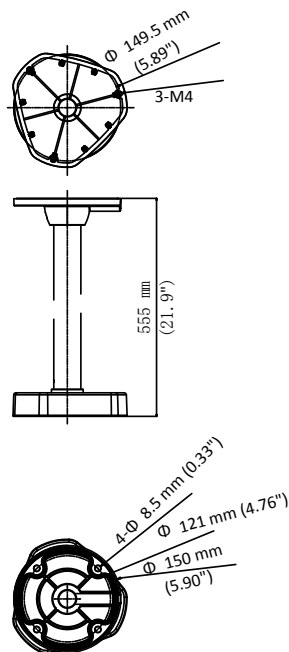

DS-1271ZJ-DM25

Pendant Mounting Bracket for Fisheye Camera

Feature

- Aluminum alloy material with surface spray treatment
- Waterproof design

Dimension

Available Model

DS-1271ZJ-DM25

Parameter

Model	DS-1271ZJ-DM25
Parameters	Pendant Mounting Bracket for Fisheye Camera
Appearance	Hikvision White
Material	Aluminum Alloy
Dimension	Φ 150 mm × 555 mm (5.90" × 21.9")
Weight	1930 g (4.3 lb.)

Note

- The bracket should be installed on the flat surface.
- The waterproof rubber is necessary for the outdoor application.
- The ceiling must be capable of supporting at least 3 times as much as the total weight of the camera and the bracket.
- The bracket's maximum load capacity is 3 KG (6.6 lb.).