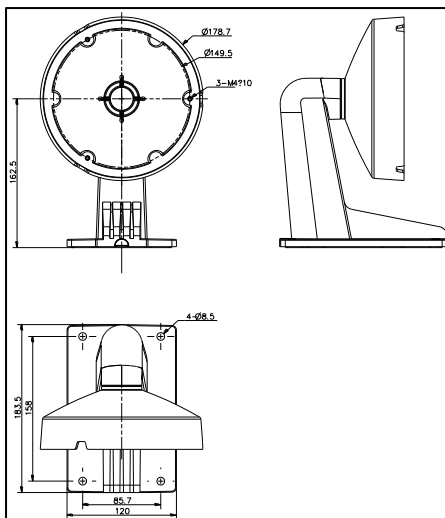

## DS-1273ZJ-DM25(M1)

Wall Mount Bracket for  
Dome Camera

### Dimension:

### Parameter:

Model	DS-1273ZJ-DM25(M1)
Parameters	Wall Mount Bracket for Dome Camera
Appearance	Hikvision White
Material	Aluminum Alloy
Dimension	250×178×82.5mm
Weight	1105g

### Notice:

- The bracket should be installed on flat wall
- Waterproof rubber is necessary for outdoor application
- The wall must be capable of supporting over 3 times as much as the total weight of the camera and the mount.
- The maximum load capacity of the bracket is 4.5KG