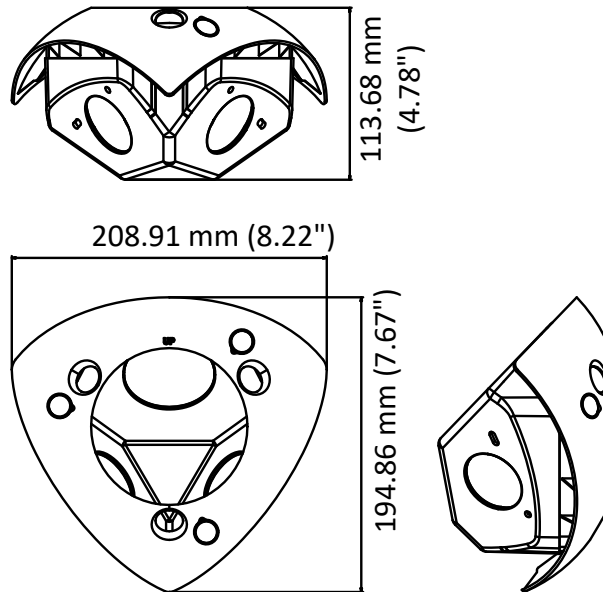

DS-1274ZJ-DM25

Corner Mount for Dome Camera

Features

- Aluminum alloy and plastic with surface spray treatment
- Indoor application

Dimension

Available Model

DS-1274ZJ-DM25

Parameter

Model	DS-1274ZJ-DM25
Parameters	Corner Mount for Dome Camera
Appearance	Hikvision White
Material	Aluminum Alloy & Plastic
Dimension	208.91 mm × 194.86 mm × 113.68 mm (8.22" × 7.67" × 4.78")
Weight	340 g (0.75 lb.)

Notes

- The mount should be installed on the flat surface.
- The wall must be capable of supporting at least 3 times as much as the total weight of the camera and the mount.
- The mount's maximum load capacity is 3 KG (6.6 lb.).