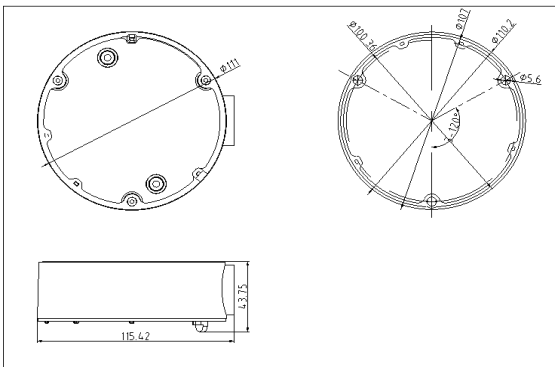

DS-1280ZJ-DM18-B

Junction Box for Dome Camera

Features:

- Aluminum alloy material with surface spray treatment
- Cable hole on bracket makes the feature better

Dimension:

Order Model:

DS-1280ZJ-DM18-B

Parameter:

Model	DS-1280ZJ-DM18
Parameters	Junction Box for Dome Camera
Appearance	Hikvision Black
Material	Aluminum Alloy
Dimension	Φ111mm
Weight	150g

Notice:

- The bracket should be installed on flat wall
- Waterproof rubber is necessary for outdoor application
- The wall must be capable of supporting over 3 times as much as the total weight of the camera and the mount.
- The maximum load capacity of the bracket is 4.5KG