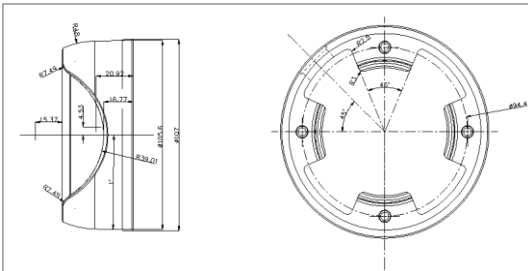

DS-1280ZJ-TR6

Junction Box for Dome Camera

Features:

- Aluminum alloy material with surface spray treatment

Dimension:

Order Model:

DS-1280ZJ-TR6

Parameter:

Model	DS-1280ZJ-TR6
Parameters	Junction Box for Dome Camera
Appearance	Hikvision White
Material	Aluminum Alloy
Dimension	Φ130mm
Weight	715g

Notice:

- The bracket should be installed on flat wall
- Waterproof rubber is necessary for outdoor application
- The wall must be capable of supporting over 3 times as much as the total weight of the camera and the mount.
- The maximum load capacity of the bracket is 4.5KG