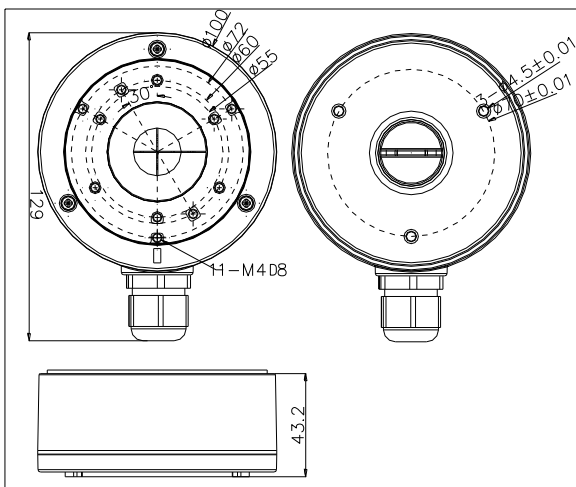

DS-1280ZJ-XS

Junction Box for Dome(Bullet) Camera

Features:

- Aluminum alloy material with surface spray treatment
- Cable hole on bracket makes the feature better

Dimension:

Note: The actual bracket may vary from the picture above.

Order Model:

DS-1280ZJ-XS

Parameter:

Model	DS-1280ZJ-XS
Parameters	Junction Box for Dome(Bullet) Camera
Appearance	Hikvision White
Material	Aluminum Alloy
Dimension	Φ 100 x 43.2 x 129mm
Weight	320g

Notice:

- The bracket should be installed on flat wall
- Waterproof rubber is necessary for outdoor application
- The wall must be capable of supporting over 3 times as much as the total weight of the camera and the mount.
- The maximum load capacity of the bracket is 4.5KG