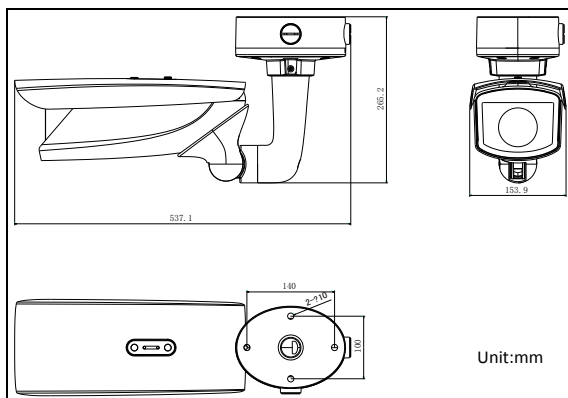

DS-1340HZ

Indoor and Outdoor Housing

Key Features:

- Self-contained three-axis adjustment bracket, support wall mounting, pole mounting and pendent mounting.
- Self-contained Ethernet port, power and data integration cable
- Built-in automatic temperature control system to ensure stable running.
- Up to IP66 protection level, suitable for indoor and outdoor environment
- With junction Box, convenient for wiring.
- Impact Protection is up to IK10

Order Model:

DS-1340HZ

Dimension:

Installation:

Wall Mount, Pendent Mount, Pole Mount

Specification:

Model	DD-1340HZ
Parameter	Indoor and Outdoor Housing
Power Supply	12V/2A
Protection Level	IP66
Power Consumption	Max.5W
Impact Protection	IK10
Material	Aluminum alloy
Dimension (mm)	537.1 × 153.9 × 255.2mm
Weight	5300g