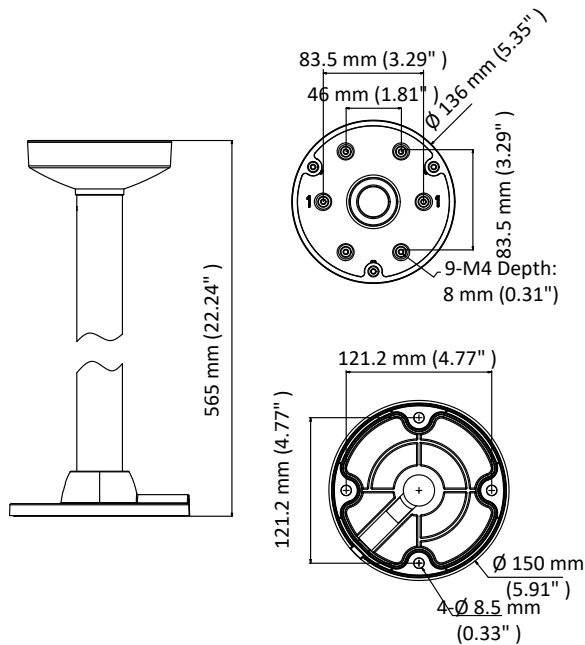

DS-1471ZJ-135-B

Pendant Mount

Feature

- Aluminum alloy with surface spray treatment
- The cable hole design facilitates the cable routing
- The cap design facilitates the installation

Dimension

Available Model

DS-1471ZJ-135

Parameter

Model	DS-1471ZJ-135
Parameters	Pendant Mount
Appearance	Hikvision White
Material	Aluminum Alloy
Dimension	Ø 136 mm × 565 mm (5.35" × 22.24")
Weight	1350 g (2.98 lb.)

Note

- The mount should be installed on the flat ceiling.
- The waterproof rubber is necessary for the outdoor application.
- The pole must be capable of supporting at least 3 times as much as the total weight of the camera, and the mount.
- The mount's maximum load capacity is 3 kg (6.6 lb.).