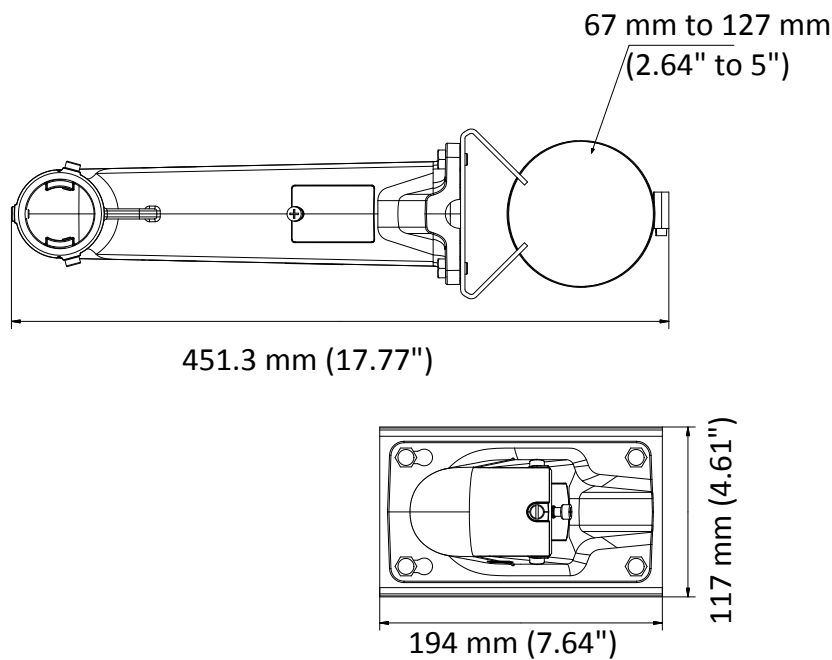

DS-1602ZJ-Pole-P

Vertical Pole Mount for Speed Dome

Feature

- Aluminum alloy with surface spray treatment
- The hook for safety rope facilitates speed dome's installation
- Waterproof design

Dimension

Available Model

DS-1602ZJ-Pole-P

Parameter

Model	DS-1602ZJ-Pole-P
Parameters	Vertical Pole Mount for Speed Dome
Appearance	Platinum Gray
Material	Aluminum Alloy
Dimension	451.3 mm × 194.0 mm × 117.0 mm (17.77" × 7.64" × 4.61")
Weight	2040 g (4.50 lb.)

Note

- The waterproof rubber is necessary for the outdoor application.
- The wall must be capable of supporting at least 3 times as much as the total weight of the speed dome and the mount.
- The mount's maximum load capacity is 10 kg (22 lb.).