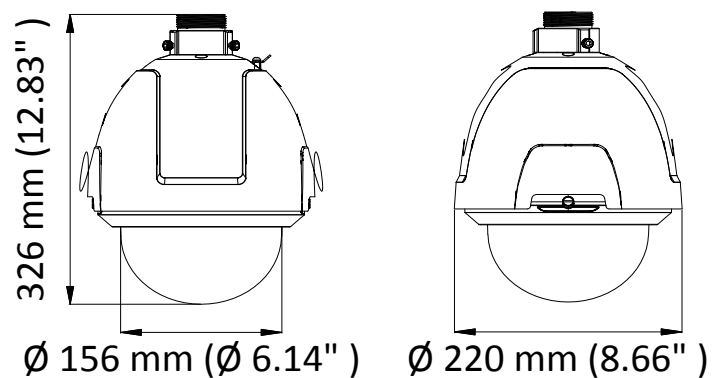

- 1/2.8" HD progressive scan CMOS
- 1920 × 1080 resolution
- 25× optical zoom, 16× digital zoom
- 120 dB true WDR (Wide Dynamic Range)
- 3D intelligent positioning
- Switchable TVI/AHD/CVI/CVBS video output

## Specification

<b>Camera</b>	
Model	DS-2AE5225T-A(E)
Image Sensor	1/2.8" progressive scan CMOS
Max. Image Resolution	1920 × 1080
Frame Rate	50Hz: 25fps @(1920 × 1080) 60Hz: 30fps @(1920 × 1080)
Min. Illumination	Color: 0.005 Lux @(F1.6, AGC ON) B/W: 0.001 Lux @(F1.6, AGC ON)
White Balance	AUTO/MANUAL/HAUTO/ATW/INDOOR/OUTDOOR
AGC	AUTO/MANUAL
DNR	3D DNR
WDR	≥ 120 dB
Shutter Time	PAL: 1/1 s to 1/10,000 s NTSC: 1/1 s to 1/10,000 s
Day & Night	IR cut filter
Digital Zoom	16 ×
Privacy Mask	8 programmable privacy masks
BLC (Backlight Compensation)	Yes
HLC (highlight Compensation)	Yes
EIS (Electric Image Stabilization)	Yes
Reginal Focus	Yes
<b>Lens</b>	
Focus Mode	Auto/Semiauto/Manual
Focal Length	4.8 mm to 120 mm, 25× Optical
Aperture Range	F 1.6 to F 3.5
Field of View	Horizontal field of view: 57.6° to 2.5° (wide to tele) Vertical field of view: 34.4° to 1.4° (wide to tele) Diagonal field of view: 64.5° to 2.9° (wide to tele)
Min. Working Distance	10 mm to 1500 mm (wide to tele)
Zoom Speed	Approx. 3.6 s (optical, wide to tele)
<b>Pan and Tilt</b>	
Pan Range	360° endless
Pan Speed	Pan manual speed: 0.1° to 250°/s Pan preset speed: 250°/s
Tilt Range	-5° to 90° (auto flip)
Tilt Speed	Tilt manual speed: 0.1° to 150°/s Tilt preset speed: 150°/s
Proportional Zoom	Rotation speed can be adjusted automatically according to zoom multiples
Presets	256
Patrol	10 patrols, up to 32 presets per patrol
Pattern	5 patterns, with the total recording time no less than 10 minutes
Power-off Memory	Support

## Dimension