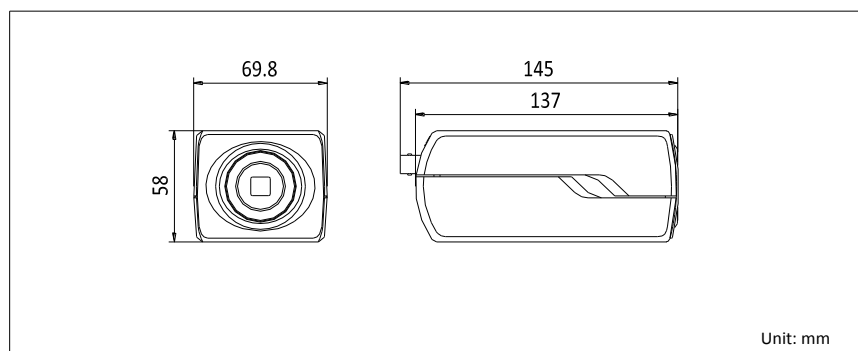

HD Video Output	1 Analog HD output
CVBS Output	1Vp-p Composite Output(75Ω/BNC)
S/N Ratio	More than 52dB
Menu	
Scene	Indoor, Outdoor, Indoor1, LOW-LIGHT
Camera ID	On/off (15 characters, position programmable)
AGC	Support
D/N Mode	Color/BW/EXT
White Balance	ATW, AWC-SET, Indoor, Outdoor, Manual
Privacy Mask	On/Off, maximum 8 zones
Motion Detection	On/Off, maximum 4 zones
BLC	Support
Anti-flicker	On/off
Language	English, Japanese, CHN1, CHN2, Korean, German, French, Italian, Spanish, Polish, Russian, Portuguese, Dutch, Turkish, Hebrew and Arabic
Functions	Eclipse, Digital noise reduction, Digital zoom(62x), Slow shutter, Mirror, Defog, Defect pixel correction, SMART D-ZOOM
General	
Working Temperature/Humidity	-30 °C – 60 °C (-22 °F – 140 °F) Humidity 90% or less (non-condensing)
Power Supply	24V AC±10%, 12V DC±10%
Power Consumption	Max. 3.5W
Communication	Up the coax(need UTC controller) Protocol: Pelco-C(Coaxitron)
Dimensions	69.8×58×145 mm (2.68" × 2.56" × 5.70")
Weight	830 g (1.83 lbs)

Order Model

DS-2CC12D9T-A

Dimension