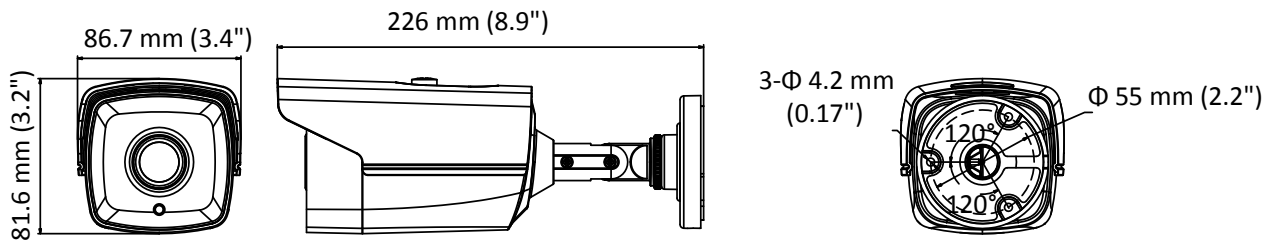

DS-2CC12D9T-IT3E

2MP Ultra Low-Light PoC Bullet Camera

Key Features

- 2.0 megapixel progressive scan CMOS
- Analog HD output, up to 1080p resolution
- OSD menu
- 120 dB true WDR
- EXIR 2.0, up to 40 m IR distance
- PoC
- Up the Coax (HIKVISION-C)
- IP67

Specification

Camera	
Image Sensor	2.0 megapixel progressive scan CMOS
Signal System	PAL/NTSC
Frame Rate	PAL: 1080p@25fps NTSC: 1080p@30fps
Min. Illumination	0.003 Lux@(F1.2, AGC ON), 0 Lux with IR
Shutter Time	PAL: 1/25 s to 1/50,000 s NTSC: 1/30 s to 1/50,000 s
Slow Shutter	Max.: 30 times
Lens	3.6 mm (Optional 2.8 mm , 6 mm)
Horizontal Field of View	103.5° (2.8 mm), 82.6° (3.6 mm), 54.4° (6 mm)
Lens Mount	M 12
Day & Night	IR cut filter
Angle Adjustment (Bracket)	Pan: 0° to 360°, Tilt: 0° to 180°, Rotate: 0° to 360°
Synchronization	Internal synchronization
WDR	> 120 dB
Menu	
AGC	Support
Day/Night Mode	Auto/Color/BW (White & Black)
White Balance	ATW/AWC-SET/MANUAL
Privacy Mask	ON/OFF, 8 programmable privacy masks
Motion	4 programmable motion areas
Backlight Compensation	WDR/BLC/HLC/OFF
2D & 3D DNR	ON/OFF
Voltage Detection	Support
Functions	Defog, Mirror, Defective Pixel Correction, Sharpness, Camera Title
Scene	Indoor/outdoor/indoor1/low light
Interface	
Video Output	1 HD analog output/1 Vp-p composite output (75Ω/BNC)
General	
Operating Conditions	-40° C to 60° C (-40° F to 140° F), humidity: 90% or less (no condensation)
Power Supply	12 V DC ±30%/PoC.af
Power Consumption	Max.: 4 W
IR Distance	Up to 40 m
Ingress Protection	IP67
Communication	Up the coax, Protocol: HIKVISION-C
Dimensions	86.7 mm × 81.6 mm × 226 mm (3.4" × 3.2" × 8.9")
Weight	Approx. 800 g (1.76 lb.)

Order Model

DS-2CC12D9T-IT3E

* PoC function is only available when cooperating with DS-1TPXXX.

Dimensions

Distributed by

Headquarters

No.555 Qianmo Road, Binjiang District,
Hangzhou 310051, China
T +86-571-8807-5998
overseasbusiness@hikvision.com