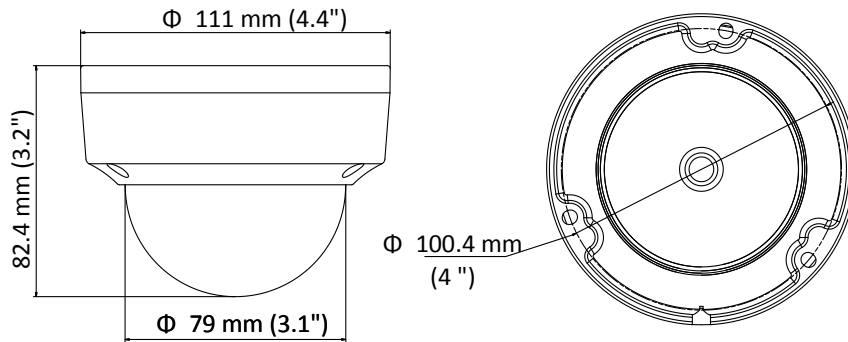

Dimension

Accessory

Distributed by

HIKVISION

Headquarters

No.555 Qianmo Road, Binjiang District,
Hangzhou 310051, China
T +86-571-8807-5998
overseasbusiness@hikvision.com

Hikvision USA
T +1-909-895-0400
sales.usa@hikvision.com

Hikvision Europe
T +31-23-55-42-770
info.eu@hikvision.com

Hikvision Middle East
T +971-4-8816086
salesme@hikvision.com

Hikvision Russia
T +7-495-669-67-99
saleru@hikvision.com

Hikvision India
T +91-22-28469900
sales@pramahikvision.com

Hikvision Italy
T +39-0438-6902
info.it@hikvision.com

Hikvision France
T +33(0)1-85-330-450
info.fr@hikvision.com

Hikvision Spain
T +34-91-737-16-55
info.es@hikvision.com

Hikvision Poland
T +48-22-460-01-50
poland@hikvision.com

Hikvision UK
T +01628-902140
support.uk@hikvision.com

Hikvision Singapore
T +65-6684-4718
sg@hikvision.com

Hikvision Oceania
T +61-2-8599-4233
salesau@hikvision.com

Hikvision Canada
T +1-909-895-0400
sales.usa@hikvision.com

Hikvision Korea
T +82-31-731-8841
sales.korea@hikvision.com

Hikvision Brazil
T +55 11 3318-0050
Latam.support@hikvision.com

Hikvision Africa
T +27 (10) 0351172
sale.africa@hikvision.com

Hikvision Hong Kong
T +852-2151-1761