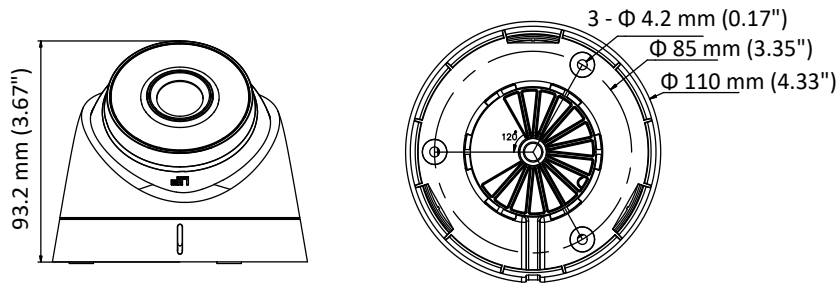

Dimension

Accessory

Distributed by

HIKVISION

Headquarters

No.555 Qianmo Road, Binjiang District,
Hangzhou 310051, China
T +86-571-8807-5998
overseasbusiness@hikvision.com

Hikvision USA
T +1-909-895-0400
sales.usa@hikvision.com

Hikvision Italy
T +39-0438-6902
info.it@hikvision.com

Hikvision Singapore
T +65-6684-4718
sg@hikvision.com

Hikvision Africa
T +27 (10) 0351172
sale.africa@hikvision.com

Hikvision Europe
T +31-23-55-42-770
info.eu@hikvision.com

Hikvision France
T +33(0)1-85-330-450
info.fr@hikvision.com

Hikvision Oceania
T +61-2-8599-4233
salesau@hikvision.com

Hikvision Hong Kong
T +852-2151-1761

Hikvision Middle East
T +971-4-8816086
salesme@hikvision.com

Hikvision Spain
T +34-91-737-16-55
info.es@hikvision.com

Hikvision Canada
T +1-909-895-0400
sales.usa@hikvision.com

Hikvision Russia
T +7-495-669-67-99
saleru@hikvision.com

Hikvision Poland
T +48-22-460-01-50
poland@hikvision.com

Hikvision Korea
T +82-31-731-8841
sales.korea@hikvision.com

Hikvision India
T +91-22-28469900
sales@pramahikvision.com

Hikvision UK
T +01628-902140
support.uk@hikvision.com

Hikvision Brazil
T +55 11 3318-0050
Latam.support@hikvision.com