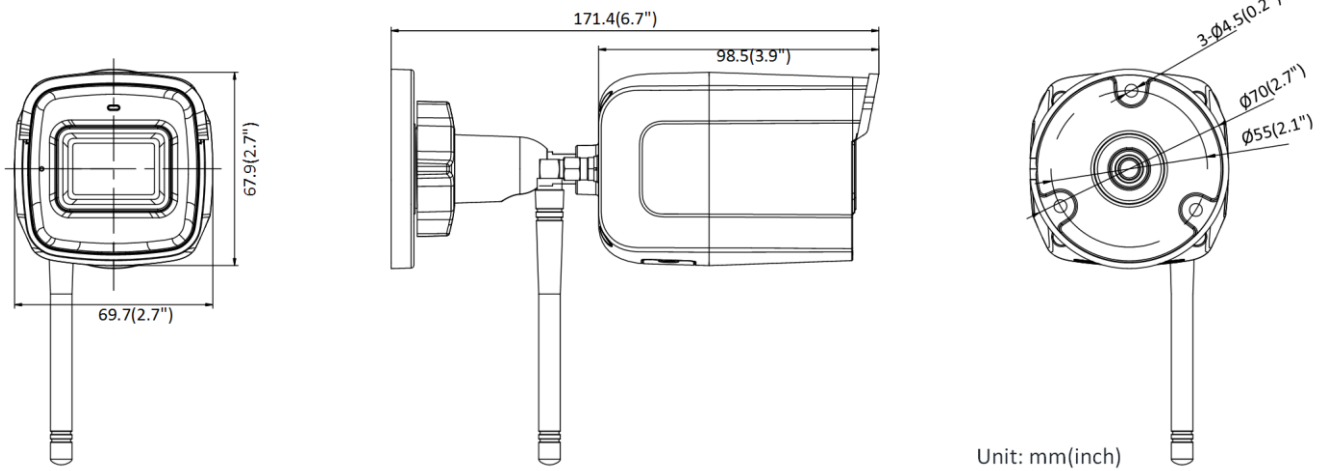

Approval	
Protection	Ingress protection: IP66 (IEC 60529-2013)
Compression Standard	
H.264+	Main stream supports
H.265+	Main stream supports

▪ **Available Model**

DS-2CD2021G1-IDW1 (2.8 mm, 4 mm)

▪ **Dimension**

▪ **Accessory**