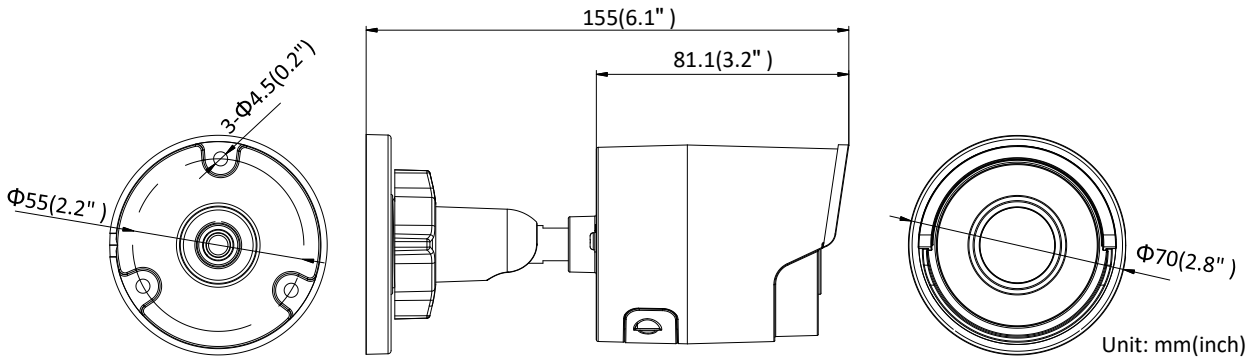

Dimensions

Accessory

Distributed by