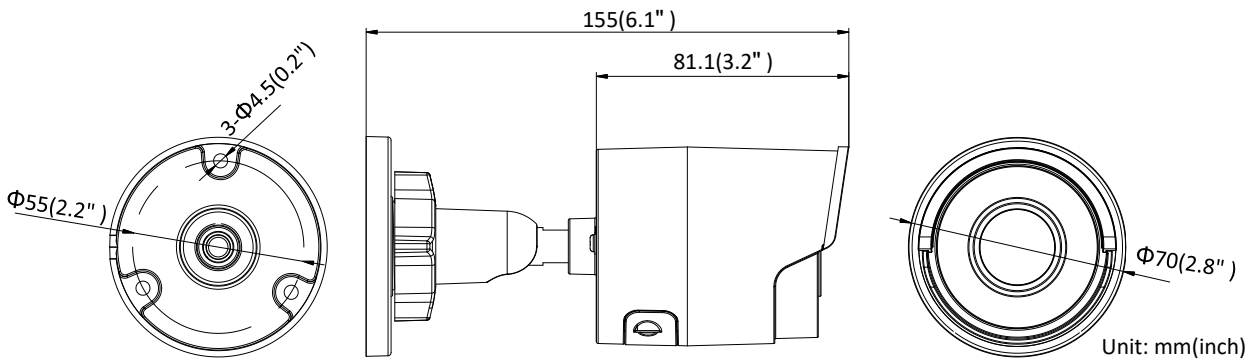

Dimensions