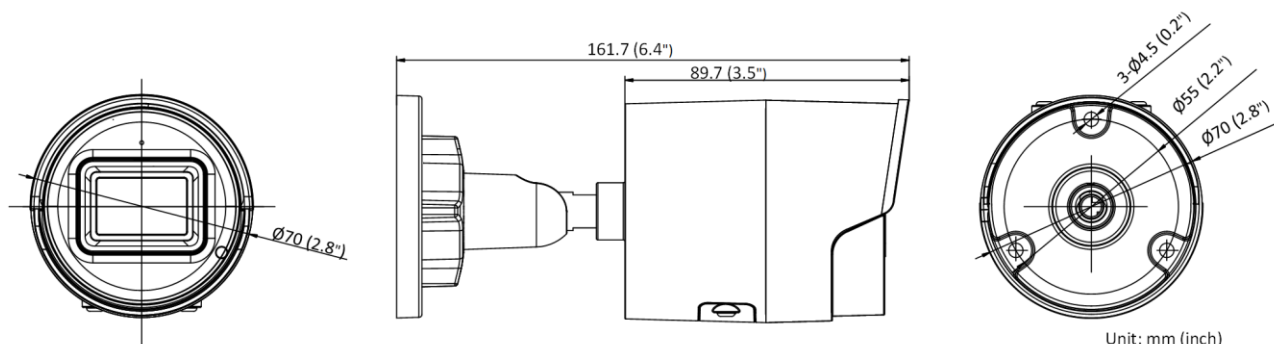

Power Consumption and Current	12 VDC, 0.5 A, max. 6.0 W PoE: (802.3af, 36 V to 57 V), 0.2 A to 0.13 A, max. 7.0 W
Power Interface	Ø5.5 mm coaxial power plug
Material	ADC12
Camera Dimension	Ø70 × 161.7 mm (2.8" × 6.4")
Package Dimension	216 × 121 × 118 mm (8.5" × 4.8" × 4.6")
Camera Weight	480 g (1.1 lb.)
With Package Weight	696 g (1.5 lb.)
Linkage Method	Upload to NAS/memory card, notify surveillance center, trigger record, trigger capture, strobe light, audible warning *Note: External device is required.
Web Client Language	32 languages English, Russian, Estonian, Bulgarian, Hungarian, Greek, German, Italian, Czech, Slovak, French, Polish, Dutch, Portuguese, Spanish, Romanian, Danish, Swedish, Norwegian, Finnish, Croatian, Slovenian, Serbian, Turkish, Korean, Traditional Chinese, Thai, Vietnamese, Japanese, Latvian, Lithuanian, Portuguese (Brazil)
General Function	Anti- flicker, heartbeat, mirror, privacy masks, flash log, password reset via e-mail, pixel counter
Software Reset	Yes
Approval	
EMC	FCC (47 CFR Part 15, Subpart B); CE-EMC (EN 55032: 2015, EN 61000-3-2: 2014, EN 61000-3-3: 2013, EN 50130-4: 2011 +A1: 2014); RCM (AS/NZS CISPR 32: 2015); IC (ICES-003: Issue 6, 2016); KC (KN 32: 2015, KN 35: 2015)
Safety	UL (UL 60950-1); CB (IEC 60950-1:2005 + Am 1:2009 + Am 2:2013); CE-LVD (EN 60950-1:2005 + Am 1:2009 + Am 2:2013); BIS (IS 13252(Part 1):2010+A1:2013+A2:2015); LOA (IEC/EN 60950-1)
Environment	CE-RoHS (2011/65/EU); WEEE (2012/19/EU); Reach (Regulation (EC) No 1907/2006)
Protection	-IU: Ingression protection: IP66 (IEC 60529-2013) -I: Ingression protection: IP67 (IEC 60529-2013)

▪ Available Model

DS-2CD2046G2-I(2.8 mm, 4 mm, 6 mm)

DS-2CD2046G2-IU(2.8 mm, 4 mm, 6 mm)

▪ Dimension

▪ Accessory

DS-1280ZJ-XS
Junction Box

Distributed by

HIKVISION®