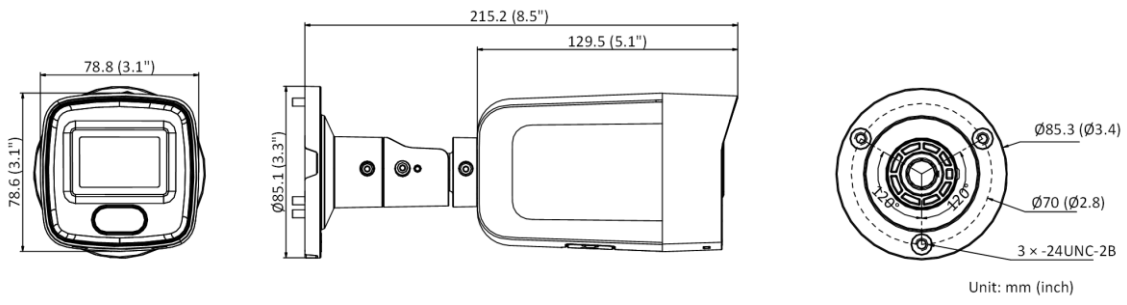

▪ **Dimension**

▪ **Accessory**

▪ **Optional**

DS-1275ZJ-SUS Vertical Pole Mount	DS-1280ZJ-S Junction Box	DS-1276ZJ-SUS Corner Mount