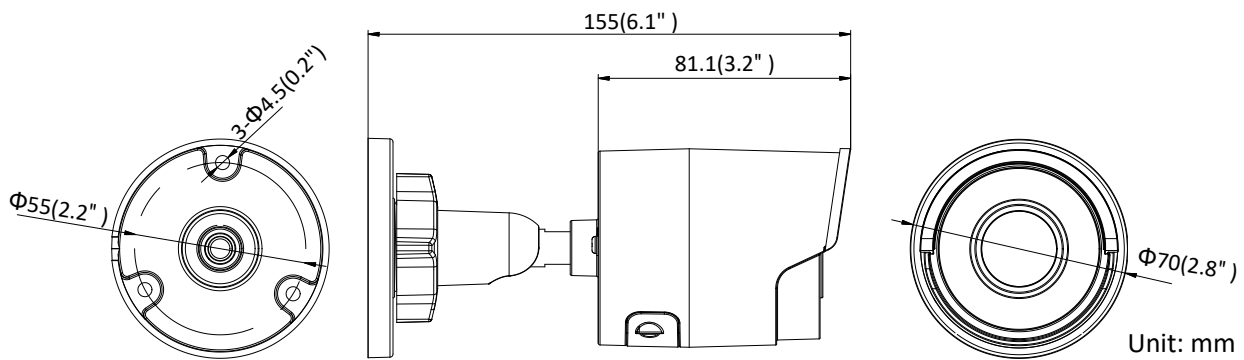

Dimensions