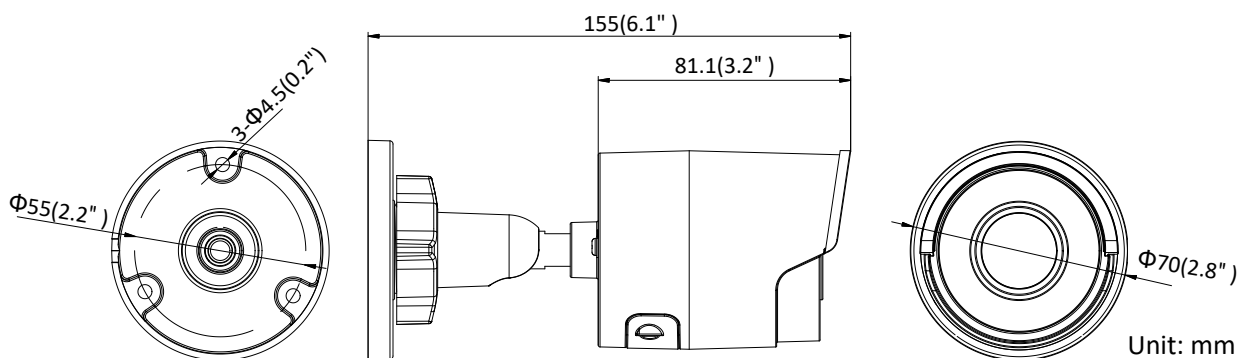

Dimensions