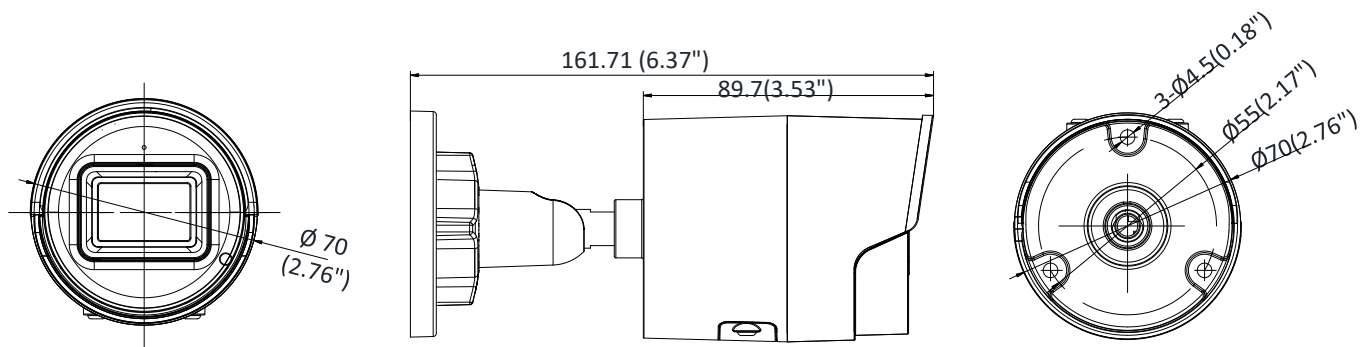

Software Reset	Yes
Linkage Method	Upload to FTP/NAS/memory card, notify surveillance center, send email, trigger recording, trigger capture Trigger recording: memory card, network storage, pre-record and post-record Trigger captured pictures uploading: FTP, HTTP, NAS, Email Trigger notification: HTTP, ISAPI, alarm output, Email
Storage Conditions	-30 °C to 60 °C (-22 °F to 140 °F), humidity 95% or less (non-condensing)
Startup and Operating Conditions	-30 °C to 60 °C (-22 °F to 140 °F), humidity 95% or less (non-condensing)
Power Supply	12 VDC ± 25%; PoE: (802.3af, class 3)
Power Consumption and Current	12 VDC, 0.5 A, max. 6 W PoE: (802.3af, 36V to 57V), 0.2 A to 0.13 A, max. 7.2 W
Power Interface	Ø5.5 mm coaxial power plug
Material	Metal
Camera Dimension	Ø70 ×161.7 mm (2.76" × 6.37")
Package Dimension	216 × 121 × 118 mm (8.5" × 4.8" ×4.6")
Camera Weight	500 g (1.1 lb.)
With Package Weight	710 g (1.6 lb.)
Approval	
Protection	-I model: Ingress protection: IP67 (IEC 60529-2013) -IU model: Ingress protection: IP66 (IEC 60529-2013)
EMC	CE-EMC (EN 55032: 2015, EN 61000-3-2: 2014, EN 61000-3-3: 2013, EN 50130-4: 2011 +A1: 2014); RCM (AS/NZS CISPR 32: 2015); IC (ICES-003: Issue 6, 2016); KC (KN 32: 2015, KN 35: 2015)
Safety	UL (UL 60950-1); CB (IEC 60950-1:2005 + Am 1:2009 + Am 2:2013); CE-LVD (EN 60950-1:2005 + Am 1:2009 + Am 2:2013); BIS (IS 13252(Part 1):2010+A1:2013+A2:2015); LOA (IEC/EN 60950-1)
Environment	CE-RoHS (2011/65/EU); WEEE (2012/19/EU); Reach (Regulation (EC) No 1907/2006)

* Listed resolutions are only selectable options. It does not mean that all streams can work at their maximum resolution at the same time.

Available Model

DS-2CD2086G2-I (2.8/4/6 mm)

DS-2CD2086G2-IU (2.8/4/6 mm)

Dimension

Unit: mm(Inch)

Accessory

**DS-1280ZJ-XS
Junction Box**

Distributed by

HIKVISION®

Headquarters

No.555 Qianmo Road, Binjiang District,
Hangzhou 310051, China
T +86-571-8807-5998
overseasbusiness@hikvision.com