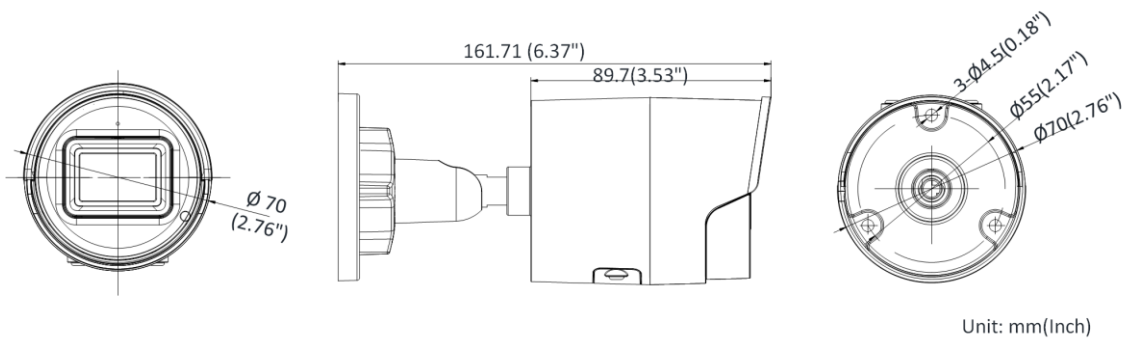

▪ **Dimension**

▪ **Accessory**

▪ **Optional**

DS-1280ZJ-XS

Junction Box