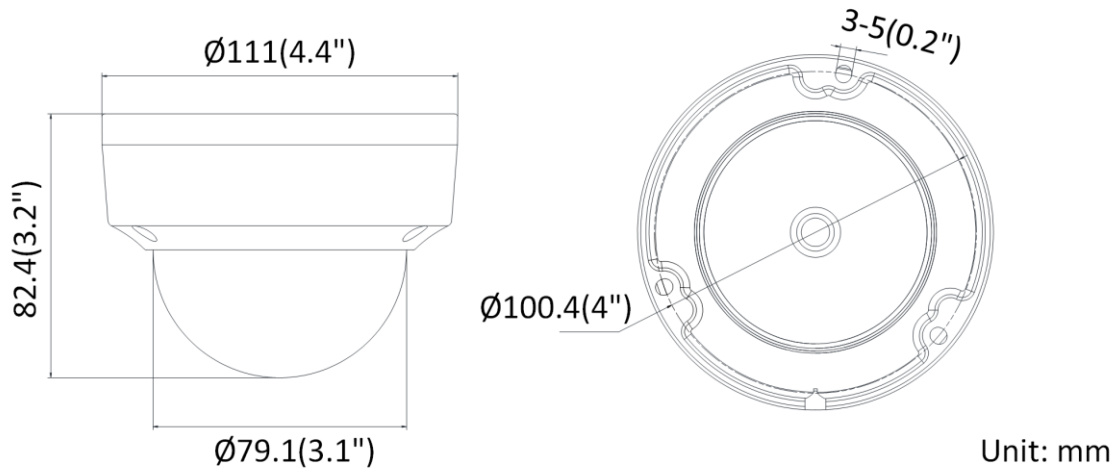

Channel Bandwidth	-W: 20/40 MHz
Transfer Rate	-W: 11b: 11 Mbps 11g: 54 Mbps 11n: 65 Mbps
Wireless Range	-W: 50 m

▪ **Available Models**

- DS-2CD2121G0-I (2.8 mm, 4 mm, 6 mm)
- DS-2CD2121G0-IS (2.8 mm, 4 mm, 6 mm)
- DS-2CD2121G0-IW (2.8 mm, 4 mm)
- DS-2CD2121G0-IWS (2.8 mm, 4 mm)

▪ **Dimension**