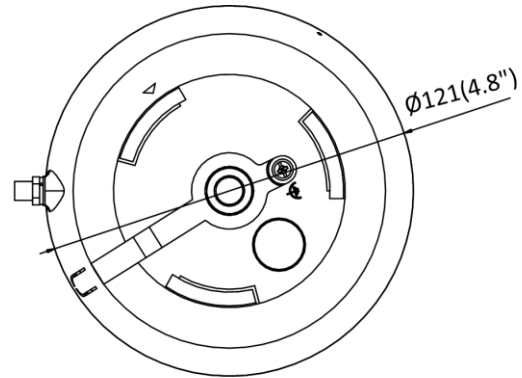

H.265+

Main stream supports

▪ Dimension

Unit: mm(inch)