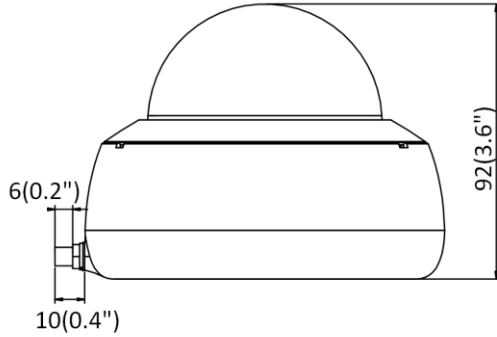

H.265+

Main stream supports

▪ Dimension

Unit: mm(inch)