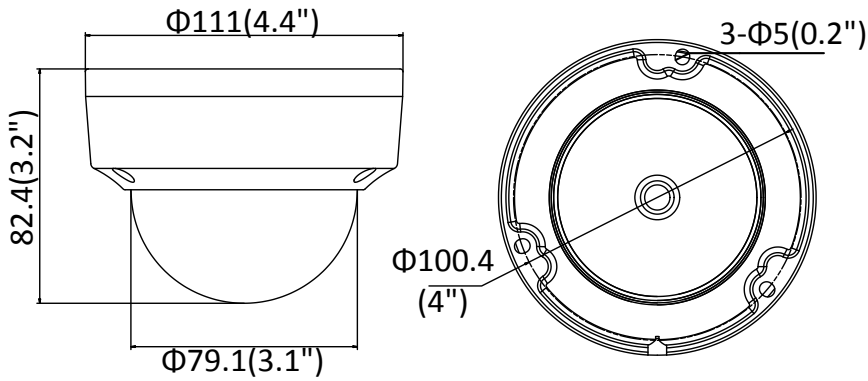

Dimensions

Unit: mm

Accessories

Distributed by