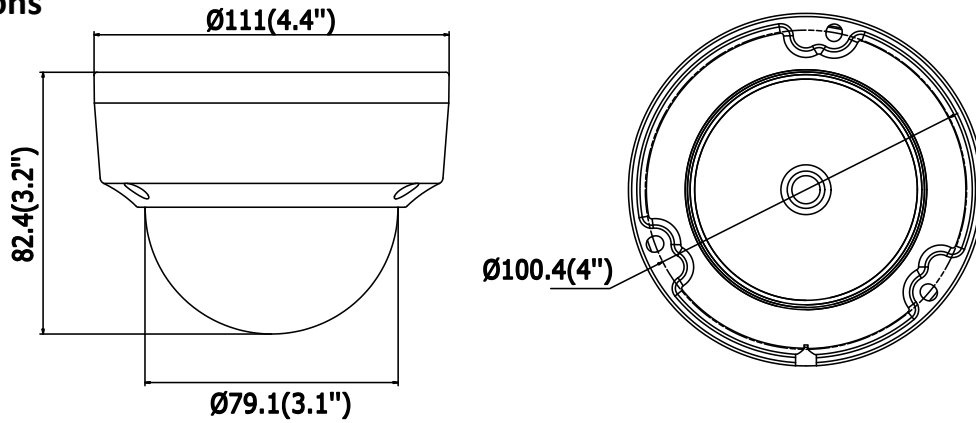

Dimensions

Unit: mm

Accessories

DS-1259ZJ

DS-1272ZJ-110

DS-1272ZJ-110B

DS-1271ZJ-110

DS-1280ZJ-DM18

DS-1276ZJ

DS-1275ZJ

DS-1250ZJ

Distributed by