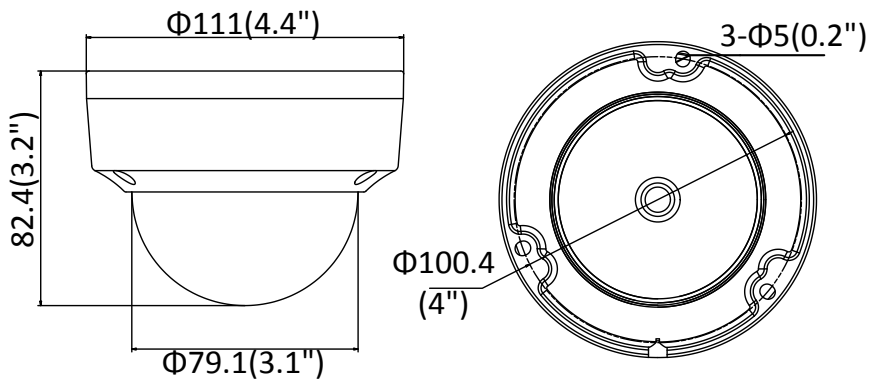

Dimensions

Unit: mm

Accessories

Distributed by