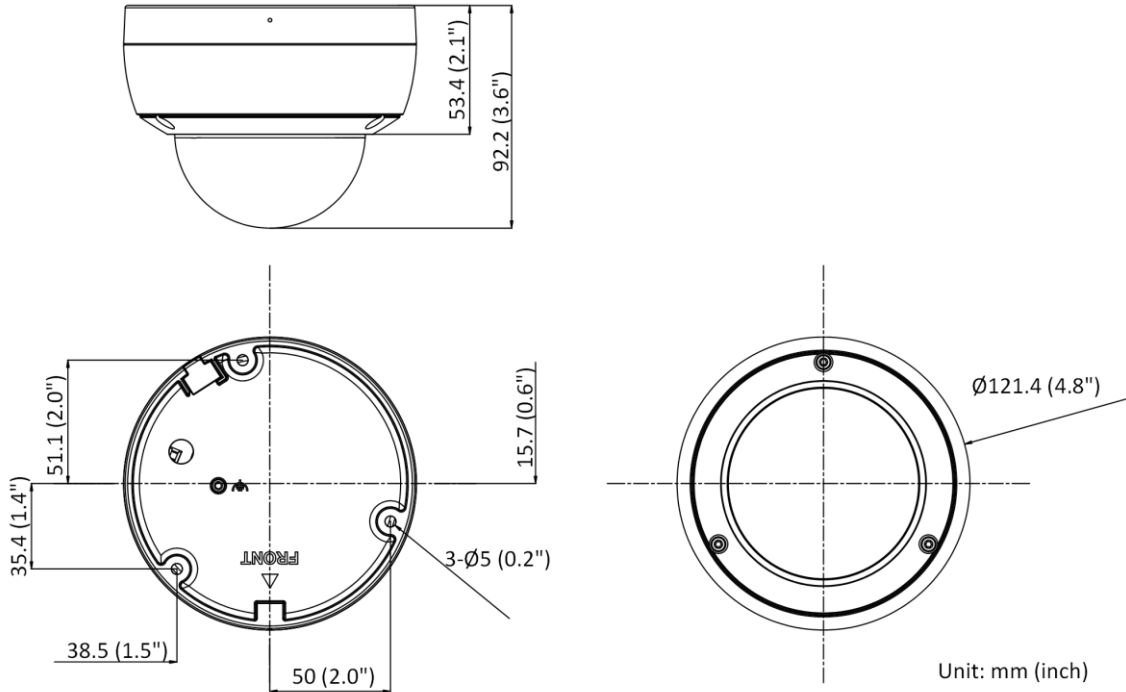

▪ **Available Model**

- DS-2CD2146G2-IS (2.8/4/6 mm)
- DS-2CD2146G2-ISU (2.8/4/6 mm)
- DS-2CD2146G2-I (2.8/4/6 mm)

▪ **Dimension**

▪ **Accessory**

▪ **Optional**

DS-1276ZJ-SUS Corner Mount	DS-1272ZJ-120 Wall Mount	DS-1275ZJ-SUS Vertical Pole Mount	DS-1271ZJ-120 Pendant Mount	DS-1280ZJ-DM46 Junction Box
DS-1272ZJ-120B Wall Mount	DS-1253ZJ-M Water-proof