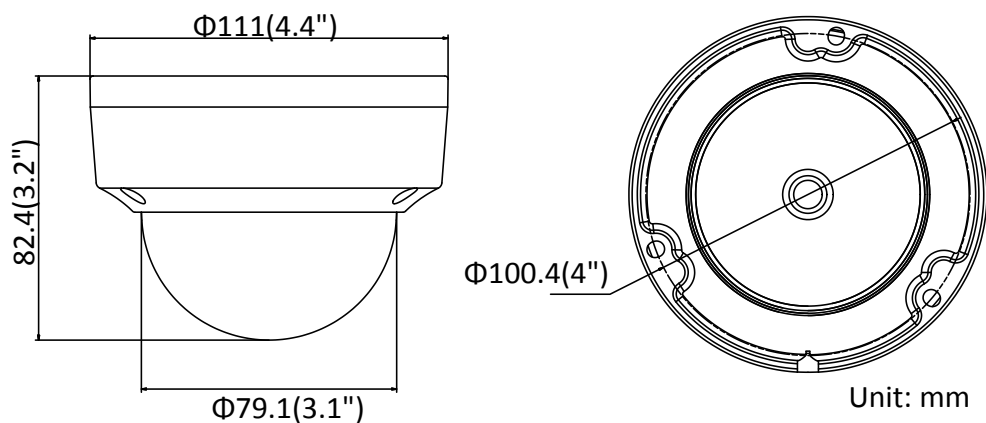

Dimensions

Accessories

Distributed by