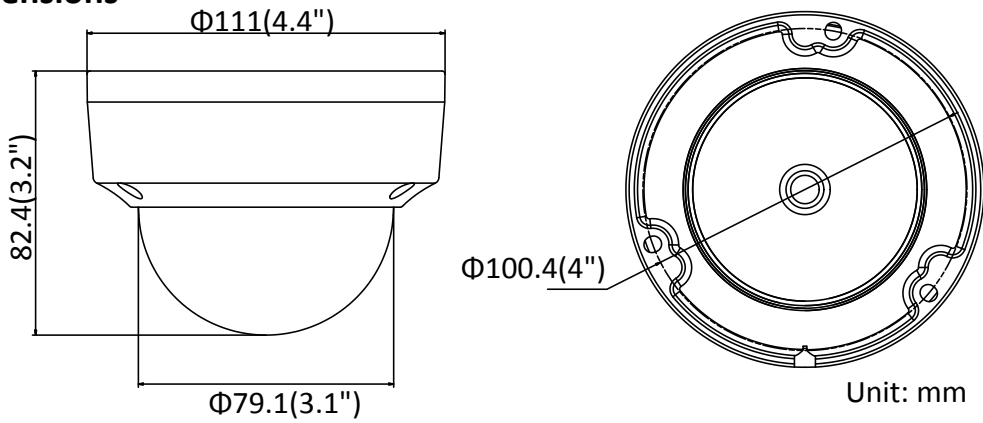

Dimensions

Accessories

Distributed by