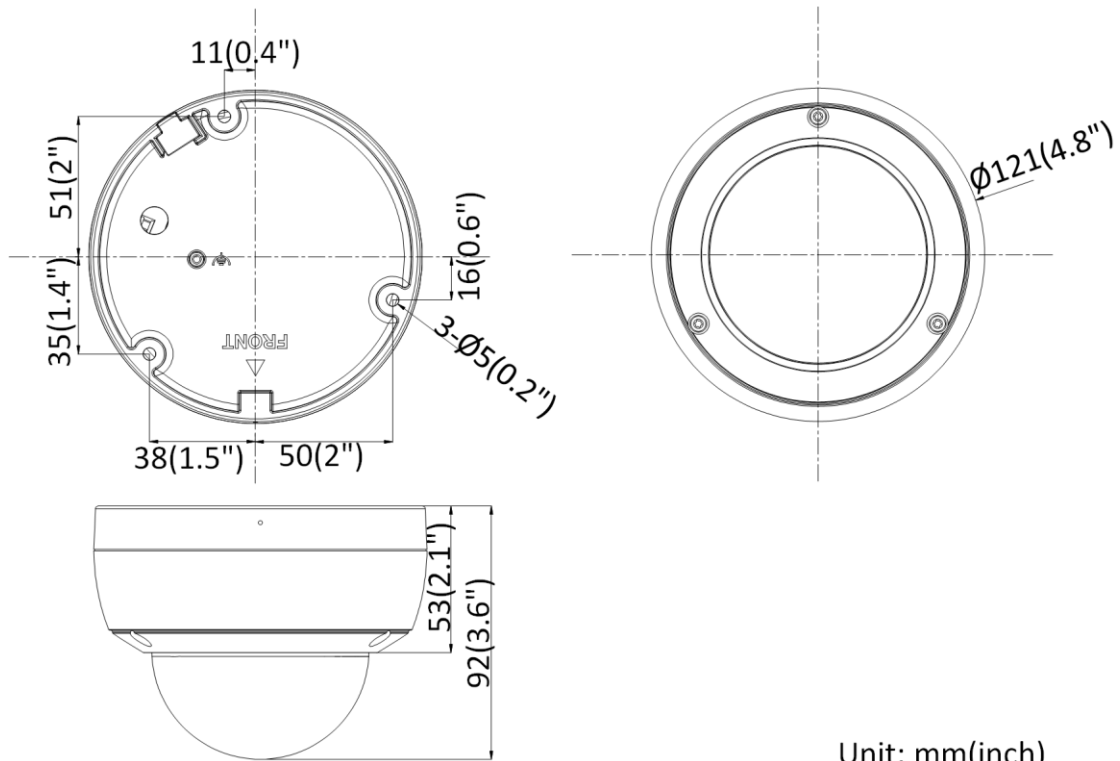

Reset	Reset via reset button on camera body, web browser and client software
Startup and Operating Conditions	-30 °C to 60 °C (-22 °F to 140 °F), humidity 95% or less (non-condensing)
Storage Conditions	-30 °C to 60 °C (-22 °F to 140 °F), humidity 95% or less (non-condensing)
Power Supply	12 VDC ± 25%, Φ 5.5 mm coaxial power plug; PoE (802.3af, class 3)
Power Consumption and Current	12 VDC, 0.6 A, max. 7 W; PoE: (802.3af, 36 V to 57 V), 0.3 A to 0.2 A, max. 8.5 W
Material	Camera body: metal, bubble: plastic
Dimensions	Camera: Φ121 × 92 mm (Φ4.8" × 3.6") With package: 134 × 134 × 108 mm (5.3" × 5.3" × 4.3")
Weight	Camera: Approx. 560 g (1.2 lb.) With package: Approx. 800 g (1.8 lb.)
Approval	
EMC	47 CFR Part 15, Subpart B; EN 55032: 2015, EN 61000-3-2: 2014, EN 61000-3-3: 2013, EN 50130-4: 2011 +A1: 2014; AS/NZS CISPR 32: 2015; ICES-003: Issue 6, 2016; KN 32: 2015, KN 35: 2015
Safety	UL 60950-1, IEC 60950-1:2005 + Am 1:2009 + Am 2:2013, EN 60950-1:2005 + Am 1:2009 + Am 2:2013, IS 13252(Part 1):2010+A1:2013+A2:2015, IEC/EN 60950-1
Chemistry	2011/65/EU, 2012/19/EU, Regulation (EC) No 1907/2006
Protection	Ingress protection: IK10 (IEC 62262:2002), IP66 (IEC 60529-2013)

* Listed resolutions are only selectable options. It does not mean that all streams can work at their maximum resolution at the same time.

Available Model

DS-2CD2183G0-IU (2.8/4/6/8 mm)

Dimensions

Unit: mm(inch)