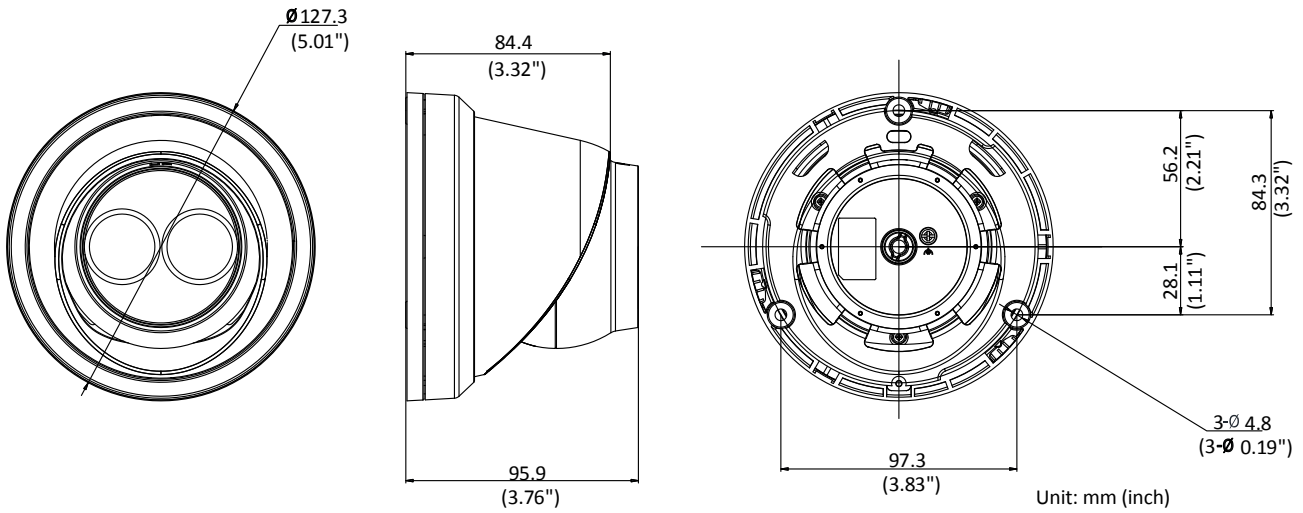

Dimensions

Accessories

Distributed by