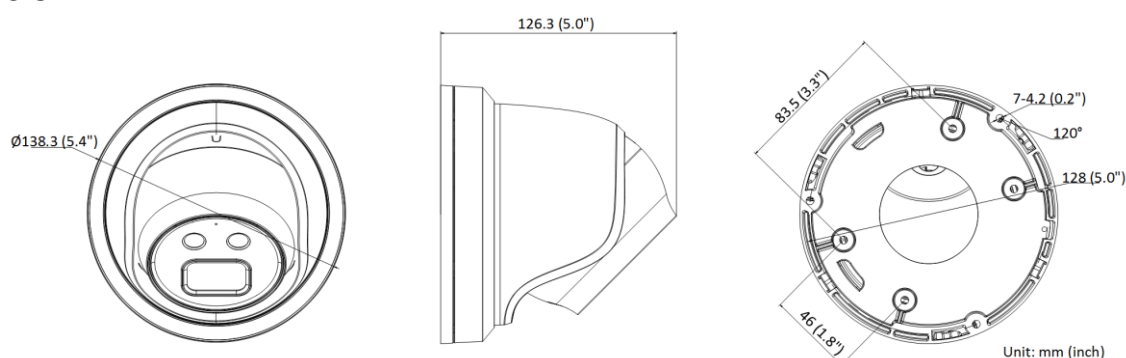

Power Consumption and Current	12 VDC, 0.48 A, max. 5.8 W PoE: (802.3af, 36 V to 57 V), 0.19 A to 0.12 A, max. 6.8 W
Power Interface	Ø5.5 mm coaxial power plug
Material	Metal except for trim ring
Camera Dimension	Ø138.3 × 126.3 mm (5.4" × 5.0")
Package Dimension	170 × 170 × 150 mm (6.7" × 6.7" × 5.9")
Camera Weight	770 g (1.7 lb.)
With Package Weight	1073 g (2.4 lb.)
Linkage Method	Upload to NAS/memory card, notify surveillance center, trigger record, trigger capture, strobe light, audible warning *Note: External device is required.
Web Client Language	32 languages English, Russian, Estonian, Bulgarian, Hungarian, Greek, German, Italian, Czech, Slovak, French, Polish, Dutch, Portuguese, Spanish, Romanian, Danish, Swedish, Norwegian, Finnish, Croatian, Slovenian, Serbian, Turkish, Korean, Traditional Chinese, Thai, Vietnamese, Japanese, Latvian, Lithuanian, Portuguese (Brazil)
General Function	Anti-flicker, heartbeat, mirror, privacy masks, flash log, password reset via e-mail, pixel counter
Software Reset	Yes
<b>Approval</b>	
EMC	FCC (47 CFR Part 15, Subpart B); CE-EMC (EN 55032: 2015, EN 61000-3-2: 2014, EN 61000-3-3: 2013, EN 50130-4: 2011 +A1: 2014); RCM (AS/NZS CISPR 32: 2015); IC (ICES-003: Issue 6, 2016); KC (KN 32: 2015, KN 35: 2015)
Safety	UL (UL 60950-1); CB (IEC 60950-1:2005 + Am 1:2009 + Am 2:2013); CE-LVD (EN 60950-1:2005 + Am 1:2009 + Am 2:2013); BIS (IS 13252(Part 1):2010+A1:2013+A2:2015); LOA (IEC/EN 60950-1)
Environment	CE-RoHS (2011/65/EU); WEEE (2012/19/EU); Reach (Regulation (EC) No 1907/2006)
Protection	-IU: Ingression protection: IP66 (IEC 60529-2013) -I: Ingression protection: IP67 (IEC 60529-2013)

## Dimension