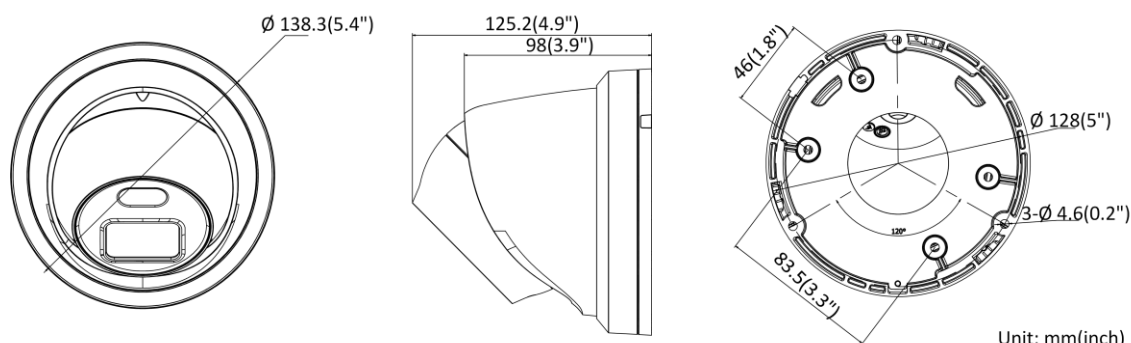

General Function	Anti-flicker, heartbeat, mirror, privacy masks, flash log, password reset via e-mail, pixel counter
Software Reset	Yes
Storage Conditions	-30 °C to 60 °C (-22 °F to 140 °F). Humidity 95% or less (non-condensing)
Startup and Operating Conditions	-30 °C to 60 °C (-22 °F to 140 °F). Humidity 95% or less (non-condensing)
Power Supply	12 VDC ± 25%, PoE: 802.3af, class 3
Power Consumption and Current	12 VDC, 0.55 A, max. 6.6 W PoE: (802.3af, 36 V to 57 V), 0.22 A to 0.13 A, max. 7.6 W
Power Interface	Ø5.5 mm coaxial power plug
Material	Aluminum alloy body, except for trim ring
Screw Material	SUS304
Camera Dimension	Ø138.3 × 125.2 mm (Ø5.4" × 4.9")
Package Dimension	170 × 170 × 150 mm (7" × 7" × 5.9")
Camera Weight	Approx. 820 g (1.8 lb.)
With Package Weight	Approx. 1137 g (2.5 lb.)
Approval	
Class	Class B
EMC	FCC SDoC (47 CFR Part 15, Subpart B); CE-EMC (EN 55032: 2015, EN 61000-3-2: 2014, EN 61000-3-3: 2013, EN 50130-4: 2011 +A1: 2014); RCM (AS/NZS CISPR 32: 2015); IC VoC (ICES-003: Issue 6, 2016); KC (KN 32: 2015, KN 35: 2015)
Safety	UL (UL 60950-1); CB (IEC 60950-1:2005 + Am 1:2009 + Am 2:2013, IEC 62368-1:2014); CE-LVD (EN 60950-1:2005 + Am 1:2009 + Am 2:2013, IEC 62368-1:2014); BIS (IS 13252(Part 1):2010+A1:2013+A2:2015); LOA (IEC/EN 60950-1)
Environment	CE-RoHS (2011/65/EU); WEEE (2012/19/EU); Reach (Regulation (EC) No 1907/2006)
Protection	Ingress protection: IP67 (IEC 60529-2013)

▪ Available Model

DS-2CD2347G2-LU (2.8 mm, 4 mm, 6 mm)

DS-2CD2347G2-L (2.8 mm, 4 mm, 6 mm)

▪ Dimension

▪ **Accessory**

▪ **Optional**

DS-1273ZJ-140B Wall Mount	DS-1271ZJ-140 Pendant Mount	DS-1273ZJ-140 Wall Mount	DS-1280ZJ-DM21 Junction Box	DS-1276ZJ-SUS Corner Mount
				
				
<p>DS-1275ZJ-SUS Vertical Pole Mount</p>				
				
				